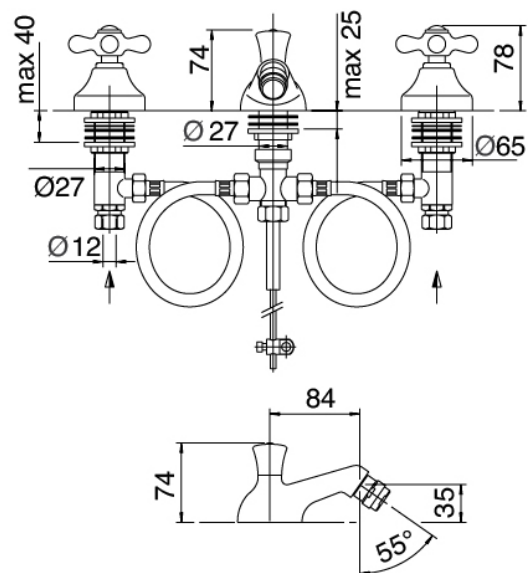

Classic - Traditional tap bidet

Codice kit: 2002 BBX-060

Traditional bidet 3 hole taps with drain

Componenti

Tap set

Cod: 20020203A00

3-hole bidet set

Finiture disponibili: