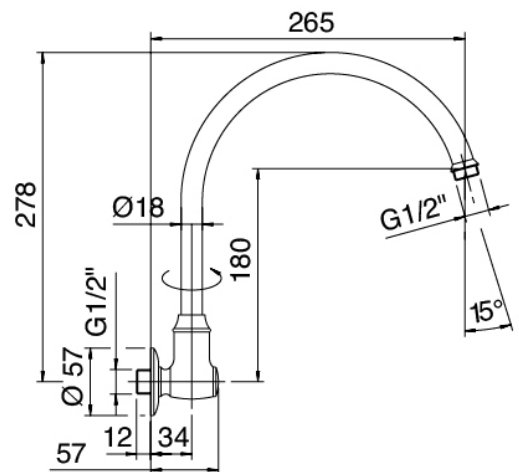

Classic - Shower arm with shower head and hand shower

Codice kit: 2900 SDI-050

Shower arm with shower head, hand shower and built-in mixer – 2 exits

Componenti

Wall-mounted arm

Cod: 2900BR01A00

Jointed showerhead

Stand alone hand shower

Cod: 30000413A00

Shower set

Single-lever mixer

Cod: 5102B401A00

Concealed shower mixer with diverter - external part

Concealed part

Cod: 2900A401A00

Concealed shower mixer with diverter - concealed part

Shower head

Cod: 2900SO08A00

Anti-limescale shower outlet D.125mm

Finiture disponibili:

finiture speciali su richiesta salvo quantitativi minimi di ordine garantiti