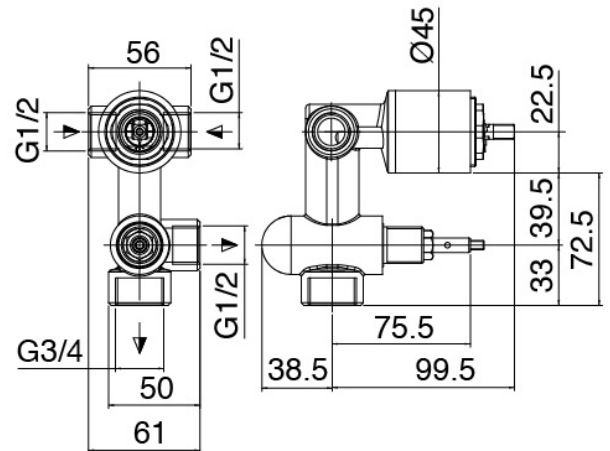

Classic - Shower arm with shower head and hand shower

Codice kit: 2900 SDI-050

Shower arm with shower head, hand shower and built-in mixer – 2 exits

Componenti

Wall-mounted arm

Cod: 2900BR01A00

Jointed showerhead

Stand alone hand shower

Cod: 30000413A00

Shower set

Single-lever mixer

Cod: 5102B401A00

Concealed shower mixer with diverter - external part

Concealed part

Cod: 2900A401A00

Concealed shower mixer with diverter - concealed part

Shower head

Cod: 2900SO08A00

Anti-limescale shower outlet D.125mm

Finiture disponibili:

finiture speciali su richiesta salvo quantitativi minimi di ordine garantiti