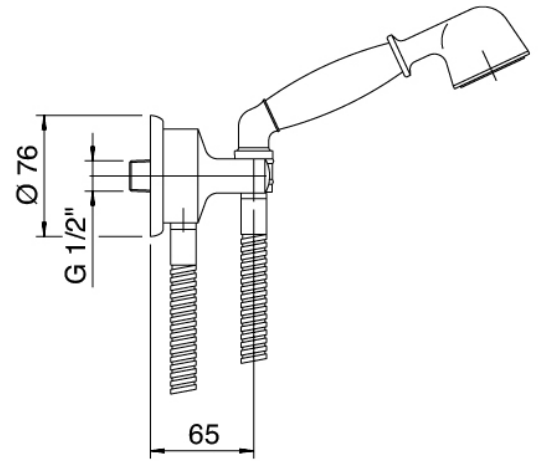

Classic - Shower arm with shower head and hand shower

Codice kit: 2900 SDI-050

Shower arm with shower head, hand shower and built-in mixer – 2 exits

Componenti

Wall-mounted arm

Cod: 2900BR01A00

Jointed showerhead

Stand alone hand shower

Cod: 30000413A00

Shower set

Single-lever mixer

Cod: 5102B401A00

Concealed shower mixer with diverter - external part

Concealed part

Cod: 2900A401A00

Concealed shower mixer with diverter - concealed part

Shower head

Cod: 2900SO08A00

Anti-limescale shower outlet D.125mm

Finiture disponibili:

finiture speciali su richiesta salvo quantitativi minimi di ordine garantiti