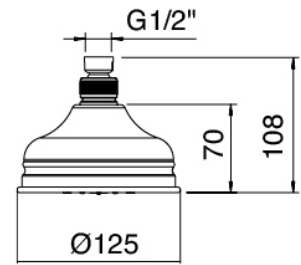

Classic - Shower arm with shower head and hand shower

Codice kit: 2900 SDI-050

Shower arm with shower head, hand shower and built-in mixer – 2 exits

Componenti

Wall-mounted arm

Cod: 2900BR01A00

Jointed showerhead

Concealed shower mixer with diverter - concealed part

Shower head

Cod: 2900SO08A00

Anti-limescale shower outlet D.125mm

Finiture disponibili:

finiture speciali su richiesta salvo quantitativi minimi di ordine garantiti