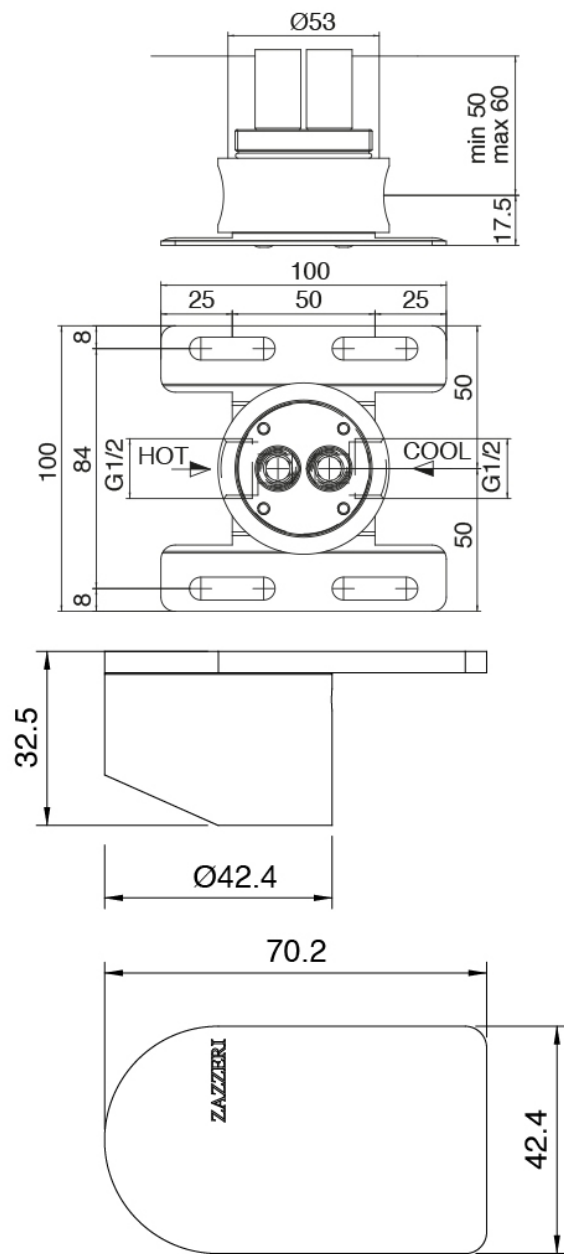

## Q316 - Column-mounted single lever washbasin mixer

Codice kit: 3400 MLT-050

Column-mounted washbasin spout

#### Single-lever mixer

Cod: 3400T100A00

Column-mounted washbasin spout - L240 x H1040  
mm

### Concealed part (B100)

Cod: 3300B100A00

Column-mounted washbasin/bath spout - concealed part