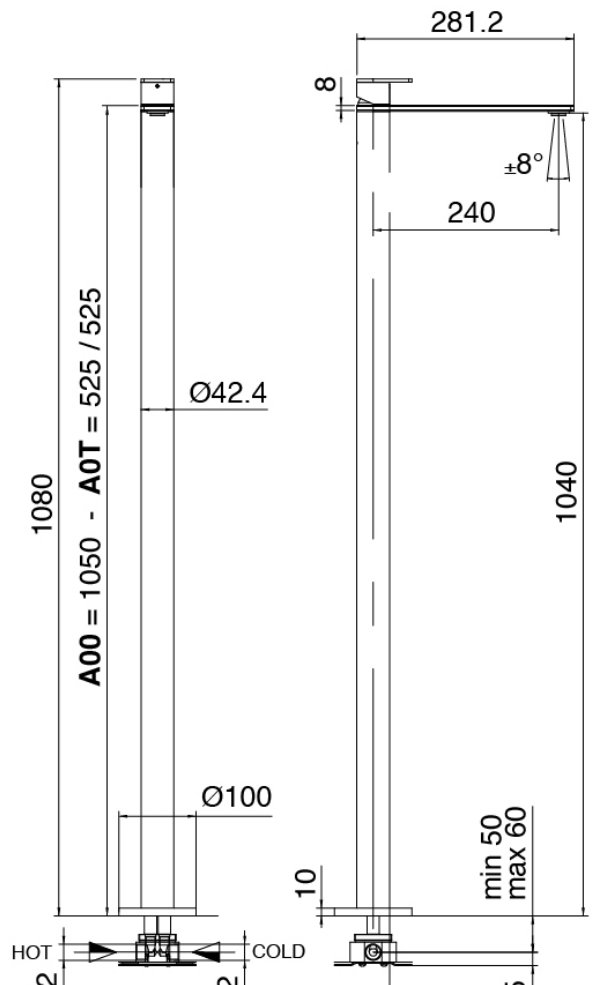

## Q316 - Column-mounted single lever washbasin mixer

Codice kit: 3400 MLT-050

Column-mounted washbasin spout

#### Single-lever mixer

Cod: 3400T100A00

Column-mounted washbasin spout - L240 x H1040  
mm

### Concealed part (B100)

Cod: 3300B100A00

Column-mounted washbasin/bath spout - concealed part