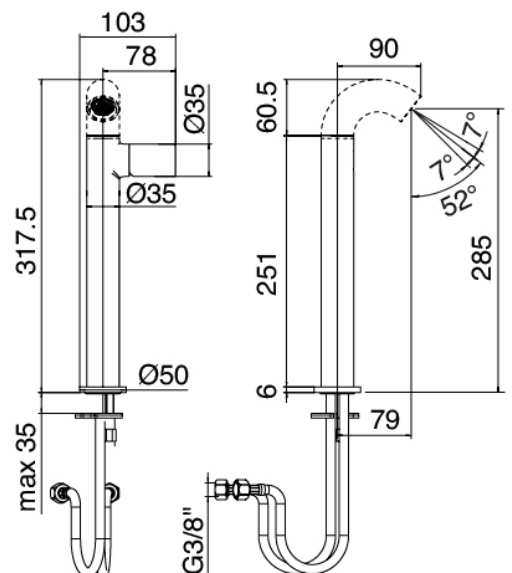

Modern - Washbasin mixer

Codice kit: 2100 MLX-030

Washbasin mixer without plug

Componenti

Pop spout

Cod: 2100CL01A00

Spout for washbasin - Brass

Single-lever mixer

Cod: 2100A099A00

Washbasin mixer without plug - without spout

Pressure-controlled drain

Cod: 2900K302A00
Pressure control drain

Finiture disponibili:

finiture speciali su richiesta salvo quantitativi minimi di ordine garantiti