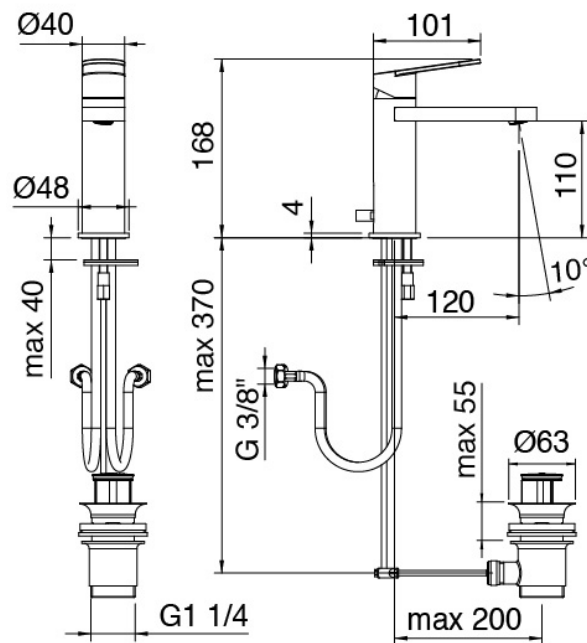

## Modern - Washbasin mixer

Codice kit: 3101 MLX-010

Single lever washbasin mixer with plug

### Single-lever mixer

Cod: 31011100A00

Single lever washbasin mixer without plug L 120 x  
H105 mm