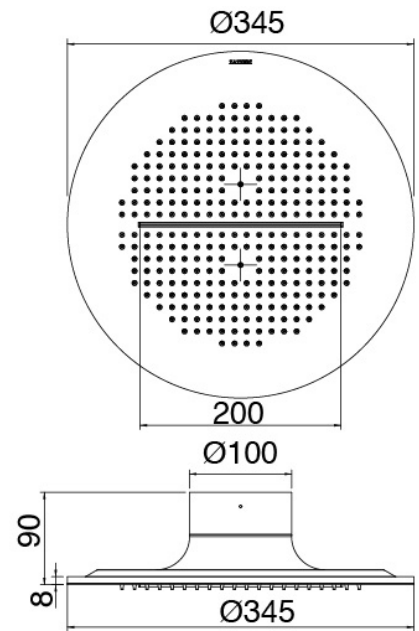

Modern - Built-in shower set

Codice kit: 2700 UDI-140

Concealed shower mixer with hower head with rain, nebulizers, waterfall and Handshower

Componenti

Installation kit

Cod: 2700SOK1A00

Kit for installation on plasterboard frame

Shower head

Cod: 2700SO02A00

JK21 shower head Diam. 345mm with rain, nebulizers and waterfall - h90mm

Handshower stand alone (2700)

Cod: 2700Z419A00

Handshower set, with JK21 Diam. 120mm - handshower, water outlet and support - without flex

Concealed part

Cod: 33000804A00

4-way concealed thermostatic mixer - concealed parts

Disk handle PA02

Cod: 2700PA02A00

Disk handle for built-in elements

In-line concealed valves

Cod: 2700Y407AA0

In-line concealed valves - external parts

Thermostatic control

Cod: 2700T550AA0

Concealed thermostatic mixer - external parts

Flexible L=150mm

Cod: 3300N504A00

PVC flexible pipe for handshower - Black - L 1,5m