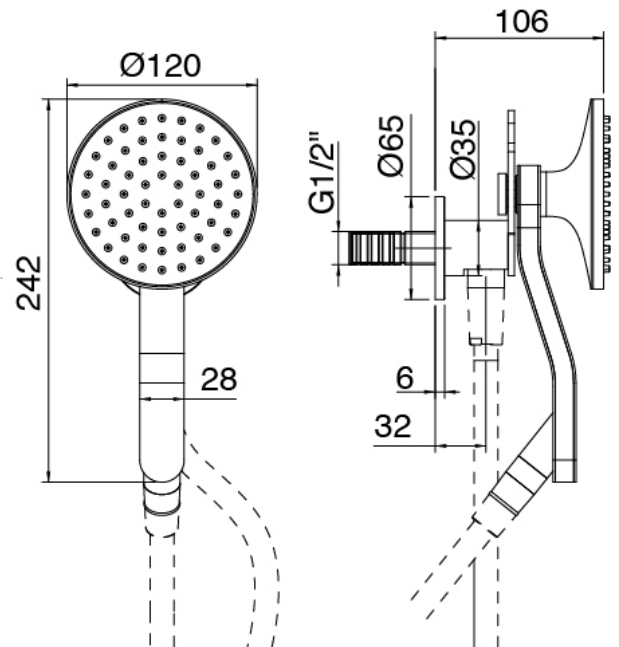

Modern - Built-in shower set

Codice kit: 2700 UDI-140

Concealed shower mixer with hower head with rain, nebulizers, waterfall and Handshower

Componenti

Installation kit

Cod: 2700SOK1A00

Kit for installation on plasterboard frame

Shower head

Cod: 2700SO02A00

JK21 shower head Diam. 345mm with rain, nebulizers and waterfall - h90mm

Handshower stand alone (2700)

Cod: 2700Z419A00

Handshower set, with JK21 Diam. 120mm - handshower, water outlet and support - without flex

Concealed part

Cod: 33000804A00

4-way concealed thermostatic mixer - concealed parts

Disk handle PA02

Cod: 2700PA02A00

Disk handle for built-in elements

In-line concealed valves

Cod: 2700Y407AA0

In-line concealed valves - external parts

Thermostatic control

Cod: 2700T550AA0

Concealed thermostatic mixer - external parts

Flexible L=150mm

Cod: 3300N504A00

PVC flexible pipe for handshower - Black - L 1,5m