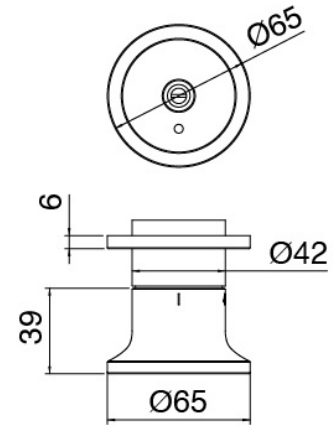

Shower head

Cod: 2700SO02A00

JK21 shower head Diam. 345mm with rain, nebulizers and waterfall - h90mm

Handshower stand alone (2700)

Cod: 2700Z419A00

Handshower set, with JK21 Diam. 120mm - handshower, water outlet and support - without flex

Concealed part

Cod: 33000804A00

4-way concealed thermostatic mixer - concealed parts

Disk handle PA02

Cod: 2700PA02A00

Disk handle for built-in elements

In-line concealed valves

Cod: 2700Y407AA0

In-line concealed valves - external parts

Thermostatic control

Cod: 2700T550AA0

Concealed thermostatic mixer - external parts

Flexible L=150mm

Cod: 3300N504A00

PVC flexible pipe for handshower - Black - L 1,5m