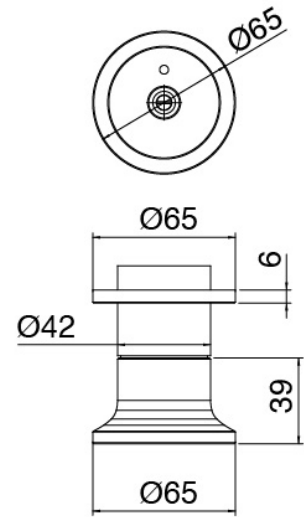

Shower head

Cod: 2700SO02A00

JK21 shower head Diam. 345mm with rain, nebulizers and waterfall - h90mm

Handshower stand alone (2700)

Cod: 2700Z419A00

Handshower set, with JK21 Diam. 120mm - handshower, water outlet and support - without flex

Concealed part

Cod: 33000804A00

4-way concealed thermostatic mixer - concealed parts

Disk handle PA02

Cod: 2700PA02A00

Disk handle for built-in elements

In-line concealed valves

Cod: 2700Y407AA0

In-line concealed valves - external parts

Thermostatic control

Cod: 2700T550AA0

Concealed thermostatic mixer - external parts

Flexible L=150mm

Cod: 3300N504A00

PVC flexible pipe for handshower - Black - L 1,5m