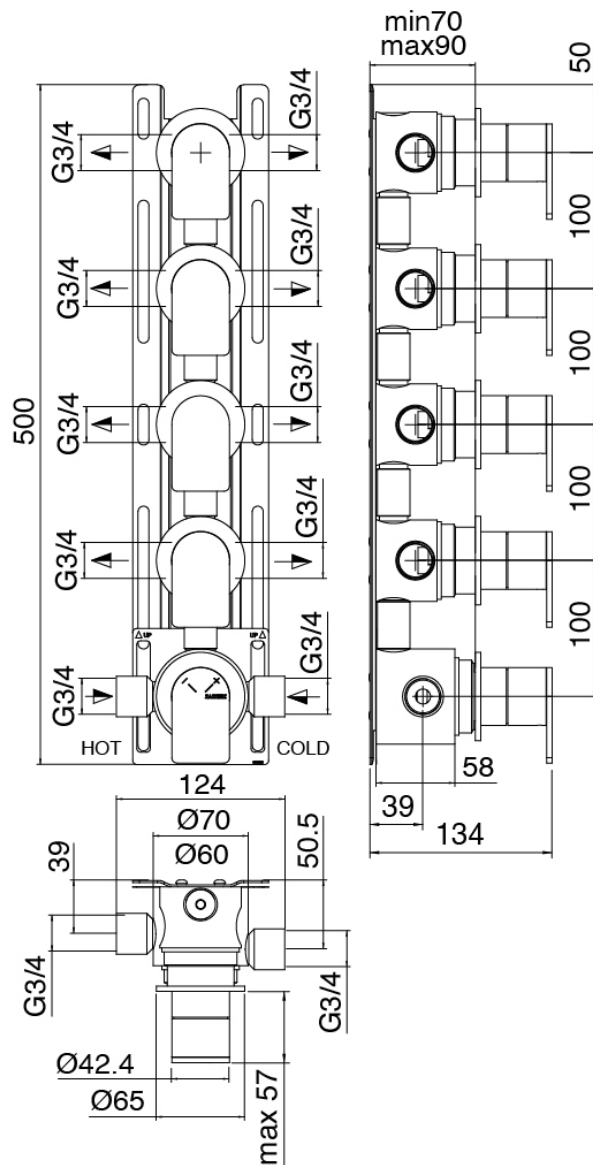

Modern - Built-in shower set

Codice kit: 2700 UDI-140

Concealed shower mixer with hower head with rain, nebulizers, waterfall and Handshower

Componenti

Installation kit

Cod: 2700SOK1A00

Kit for installation on plasterboard frame

Shower head

Cod: 2700SO02A00

JK21 shower head Diam. 345mm with rain, nebulizers and waterfall - h90mm

Handshower stand alone (2700)

Cod: 2700Z419A00

Handshower set, with JK21 Diam. 120mm - handshower, water outlet and support - without flex

Concealed part

Cod: 33000804A00

4-way concealed thermostatic mixer - concealed parts

Disk handle PA02

Cod: 2700PA02A00

Disk handle for built-in elements

In-line concealed valves

Cod: 2700Y407AA0

In-line concealed valves - external parts

Thermostatic control

Cod: 2700T550AA0

Concealed thermostatic mixer - external parts

Flexible L=150mm

Cod: 3300N504A00

PVC flexible pipe for handshower - Black - L 1,5m