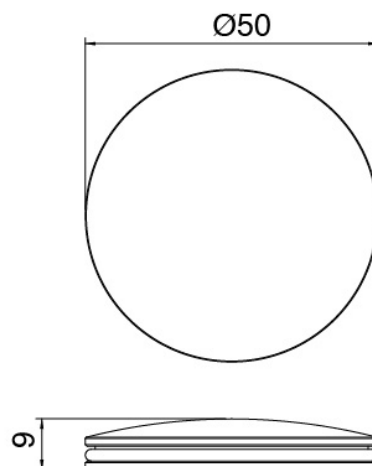

Disk handle PA02

Cod: 2700PA02A00

Disk handle for built-in elements