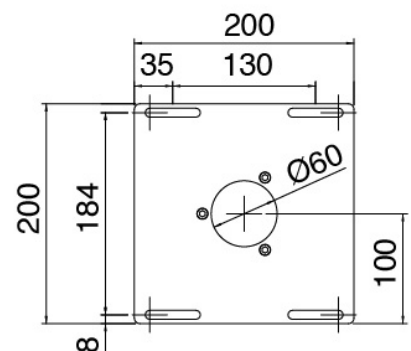

Shower head

Cod: 2700SO02A00

JK21 shower head Diam. 345mm with rain, nebulizers and waterfall - h90mm

Handshower stand alone (2700)

Cod: 2700Z419A00

Handshower set, with JK21 Diam. 120mm - handshower, water outlet and support - without flex

In-line concealed valves - external parts

Thermostatic control

Cod: 2700T550AA0

Concealed thermostatic mixer - external parts

Flexible L=150mm

Cod: 3300N504A00

PVC flexible pipe for handshower - Black - L 1,5m