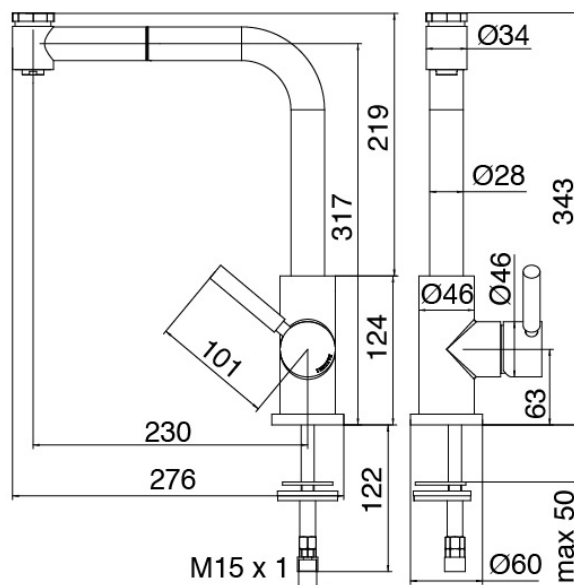

Modern - Single lever sink mixer

Codice kit: 4707 MLX-180

Single lever sink mixer with removable hand shower

Componenti

Single lever sink mixer with hand shower

Cod: 47071102A00

Single lever sink mixer with revolving spout and removable shower