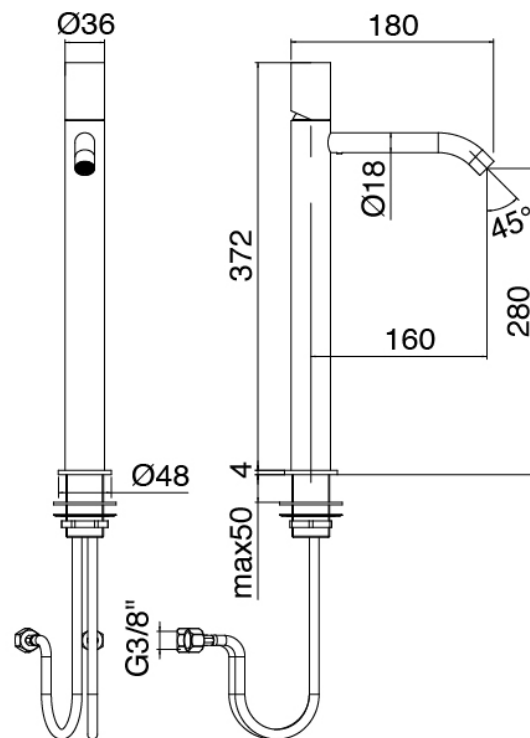

Modern - Washbasin mixer

Codice kit: 3305 MLX-020

Single lever washbasin mixer without plug

Componenti

Single-lever mixer

Cod: 33051098A00

Single lever washbasin mixer without plug - L160 x
H280 mm

Handle

Cod: 3305MA01A00

HANDLE MA01 Handle for washbasin/bidet mixer

Finiture disponibili:

finiture speciali su richiesta salvo quantitativi minimi di ordine garantiti

brush steel

ASAS

antracite

APAP