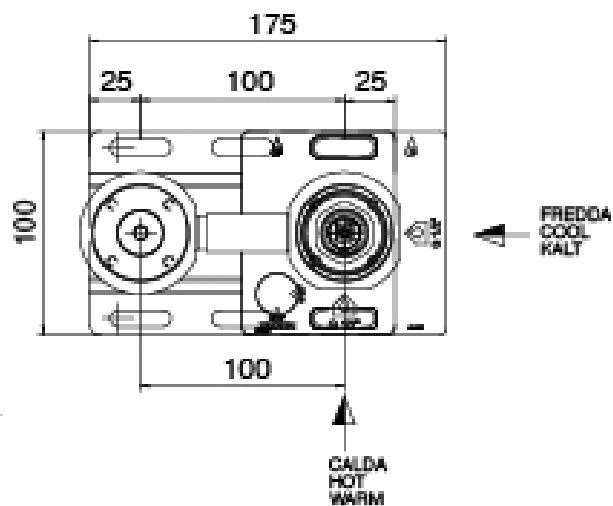

Concealed part (3300B113)

Cod: 3300B113A00

Built-in washbasin set - external part