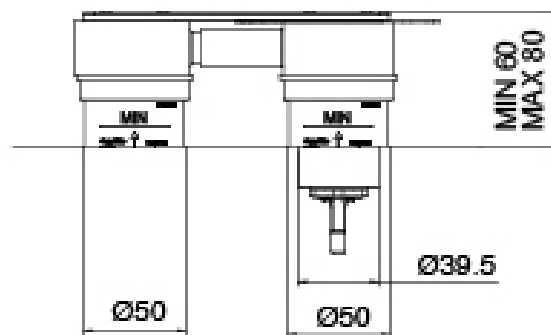

Concealed part (3300B113)

Cod: 3300B113A00

Built-in washbasin set - external part