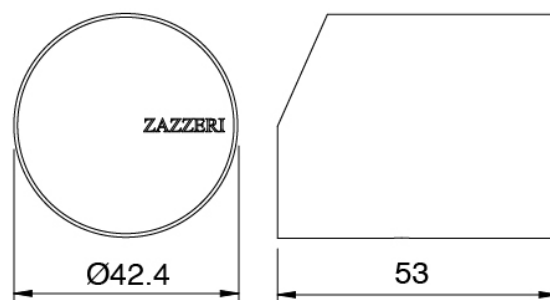

Handle MA02 Z316_sh

Cod: 3305MA02A00

HANDLE MA02 Handle for built-in parts

Finiture disponibili:

finiture speciali su richiesta salvo quantitativi minimi di ordine garantiti

brush steel

ASAS