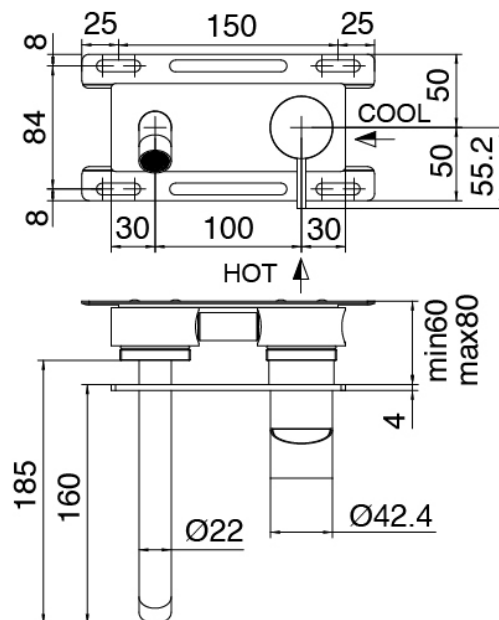

Modern - Built-in washbasin set

Codice kit: 3305 MLI-040

Built-in washbasin set

Componenti

Single-lever mixer

Cod: 3305A113A00

Built-in washbasin set - external part

Concealed part

Cod: 3300B113A00

Built-in washbasin set - external part

Handle

Cod: 3305MA02A00

HANDLE MA02 Handle for built-in parts

Finiture disponibili:

finiture speciali su richiesta salvo quantitativi minimi di ordine garantiti