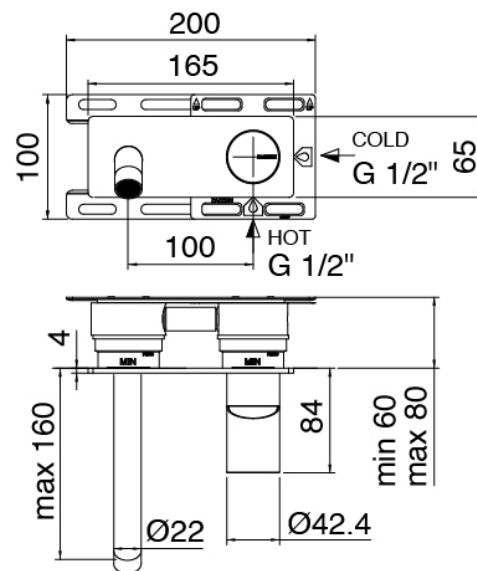

Modern - Built-in washbasin set

Codice kit: 3305 MLI-040

Built-in washbasin set

Componenti

Single-lever mixer

Cod: 3305A113A00

Built-in washbasin set - external part

Concealed part

Cod: 3300B113A00

Built-in washbasin set - external part

Handle

Cod: 3305MA02A00

HANDLE MA02 Handle for built-in parts

Finiture disponibili:

finiture speciali su richiesta salvo quantitativi minimi di ordine garantiti