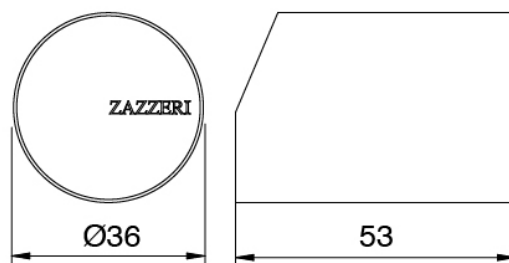

Handle

Cod: 3305MA01A00

HANDLE MA01 Handle for washbasin/bidet mixer

Finiture disponibili:

finiture speciali su richiesta salvo quantitativi minimi di ordine garantiti

brush steel

ASAS

antracite

APAP

bronzorame

BPBP

carbon

KPKP

rame

RPRP