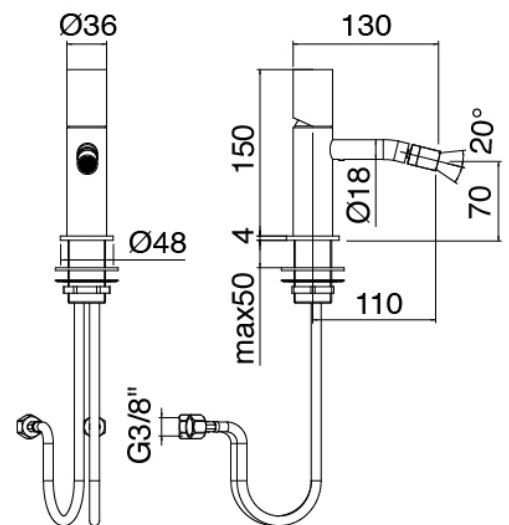

## Modern - Bidet mixer

Codice kit: 3305 MBX-090

Bidet mixer without plug

### Single-lever mixer

Cod: 33051201A00

Single lever bidet mixer without plug - 110 x H70 mm

## Handle

Cod: 3305MA01A00

HANDLE MA01 Handle for washbasin/bidet mixer