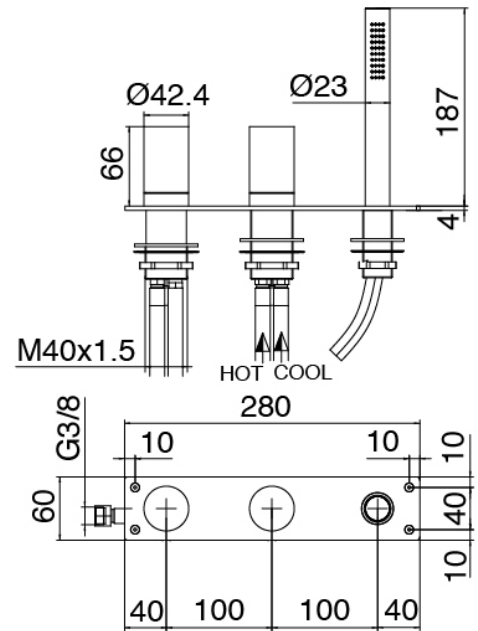

Modern - Bathtub set

Codice kit: 3305 EVY-110

3-holes bathtub set mixer with column-mounted washbasin spout – 2 exits

Componenti

Concealed part

Cod: 3300B099A00

Column-mounted - Built-in part

Column-mounted washbasin spout

Cod: 3300V099A00

Column-mounted washbasin spout - 725mm -
external part

Mixer set with spout

Cod: 3305N498A01

3-hole bathtub set - without spout

Handle (MA03_sh)

Cod: 3305MA03A00

HANDLE MA03 Handle for built-in parts/washbasin/freestanding bathtub

Handle

Cod: 3305MA04A00

HANDLE MA04 Handle for 2 ways diverter without stop

Finiture disponibili:

finiture speciali su richiesta salvo quantitativi minimi di ordine garantiti

brush steel

ASAS

antracite