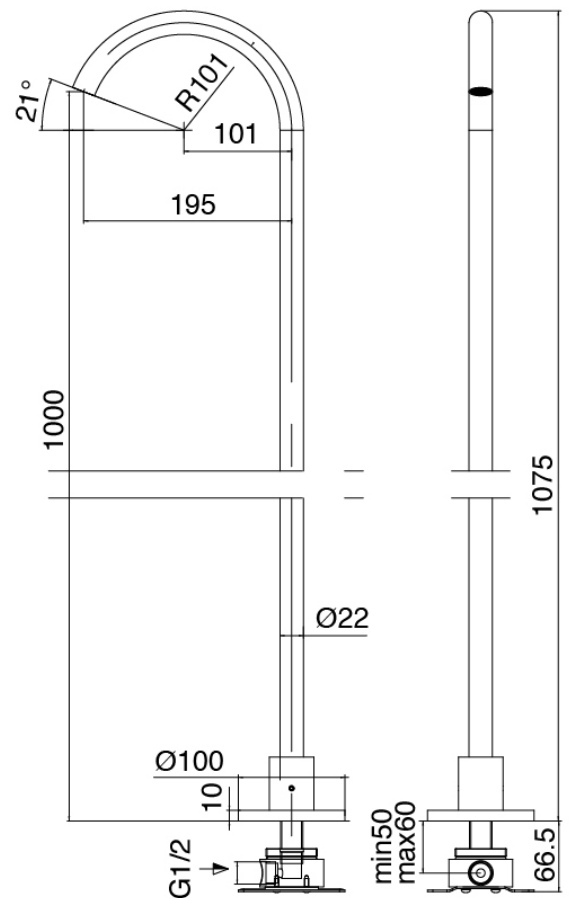

Modern - Bathtub set

Codice kit: 3305 EVY-110

3-holes bathtub set mixer with column-mounted washbasin spout – 2 exits

Componenti

Concealed part

Cod: 3300B099A00

Column-mounted - Built-in part

Column-mounted washbasin spout

Cod: 3300V099A00

Column-mounted washbasin spout - 725mm -
external part

Mixer set with spout

Cod: 3305N498A01

3-hole bathtub set - without spout

Handle (MA03_sh)

Cod: 3305MA03A00

HANDLE MA03 Handle for built-in parts/washbasin/freestanding bathtub

Handle

Cod: 3305MA04A00

HANDLE MA04 Handle for 2 ways diverter without stop

Finiture disponibili:

finiture speciali su richiesta salvo quantitativi minimi di ordine garantiti

brush steel

ASAS

antracite