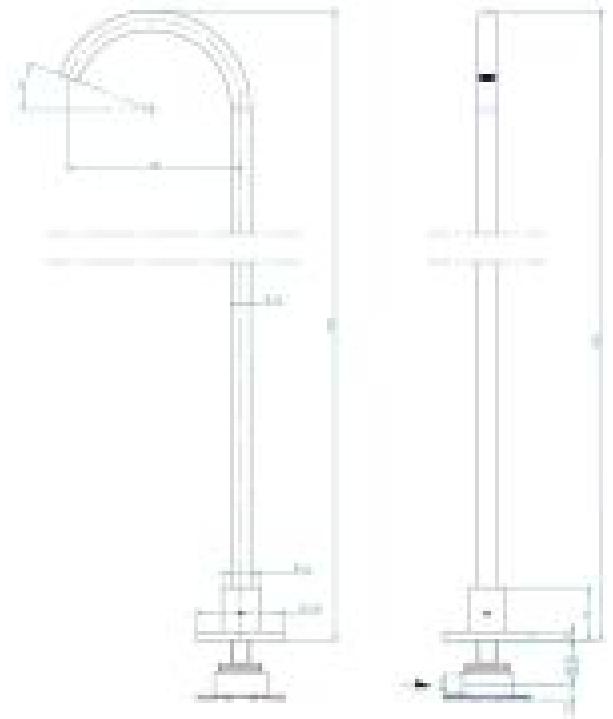

Modern - Bathtub set

Codice kit: 3305 EVY-110

3-holes bathtub set mixer with column-mounted washbasin spout – 2 exits

Componenti

Concealed part

Cod: 3300B099A00

Column-mounted - Built-in part

Column-mounted washbasin spout

Cod: 3300V099A00

Column-mounted washbasin spout - 725mm -
external part

Mixer set with spout

Cod: 3305N498A01

3-hole bathtub set - without spout

Handle (MA03_sh)

Cod: 3305MA03A00

HANDLE MA03 Handle for built-in parts/washbasin/freestanding bathtub

Handle

Cod: 3305MA04A00

HANDLE MA04 Handle for 2 ways diverter without stop

Finiture disponibili:

finiture speciali su richiesta salvo quantitativi minimi di ordine garantiti

brush steel

ASAS

antracite