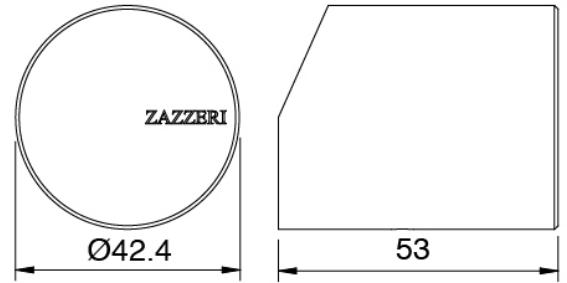

Cod: 3300V099A00

Column-mounted washbasin spout - 725mm -
external part

Mixer set with spout

Cod: 3305N498A01

3-hole bathtub set - without spout

Handle (MA03_sh)

Cod: 3305MA03A00

HANDLE MA03 Handle for built-in parts/washbasin/freestanding bathtub