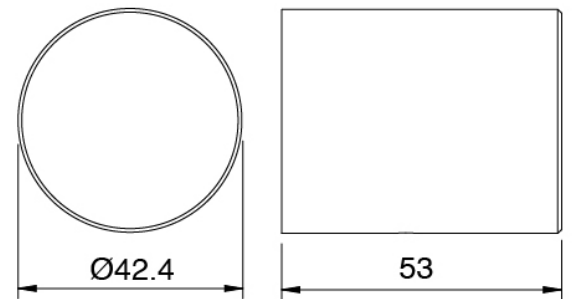

Handle

Cod: 3305MA04A00

HANDLE MA04 Handle for 2 ways diverter without stop

Finiture disponibili:

finiture speciali su richiesta salvo quantitativi minimi di ordine garantiti

brush steel

ASAS

antracite

APAP