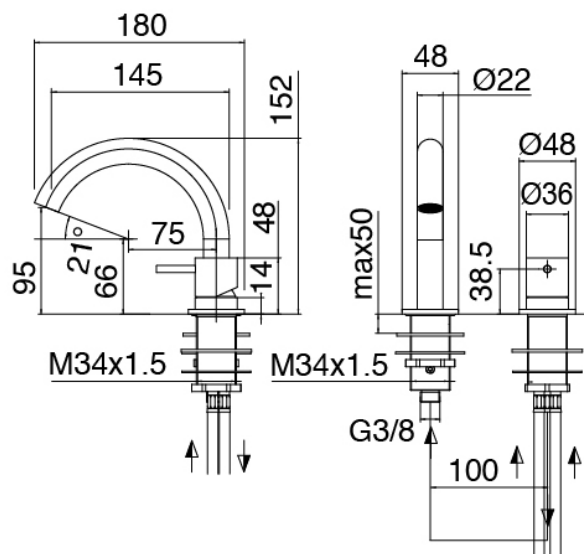

image not found or type unknown https://www.zazzer.it/us/wp-content/uploads/2017/04/b3daf2_357a4470072a4

Modern - Washbasin mixer on top

Codice kit: 3300 MLX-030

Single lever washbasin mixer with revolving spout

Componenti

Single-lever mixer

Cod: 33001108A01

Single lever washbasin mixer with revolving spout -
145 x H95mm

Finiture disponibili:

finiture speciali su richiesta salvo quantitativi minimi di ordine garantiti