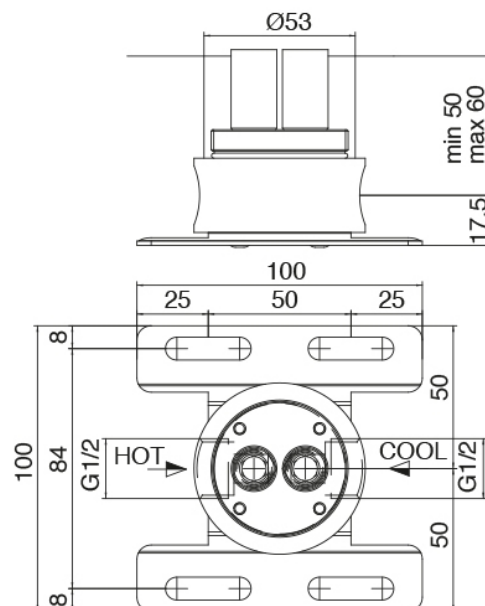

Modern - Bathtub set on tubes

Codice kit: 3300 EVT-100

Built-in bathtub set with hand shower (without flexible) - Two mixers

Componenti

Concealed part (B100)

Cod: 3300B100A00

Column-mounted washbasin/bath spout - concealed part

Mixer set with spout

Cod: 3300W110A00

Column-mounted washbasin spout with
Handshower - external part - Two mixers - without
flex

Flexible

Cod: 3300N504A01

PVC flexible pipe for handshower - Black - L 1,2m

Finiture disponibili: