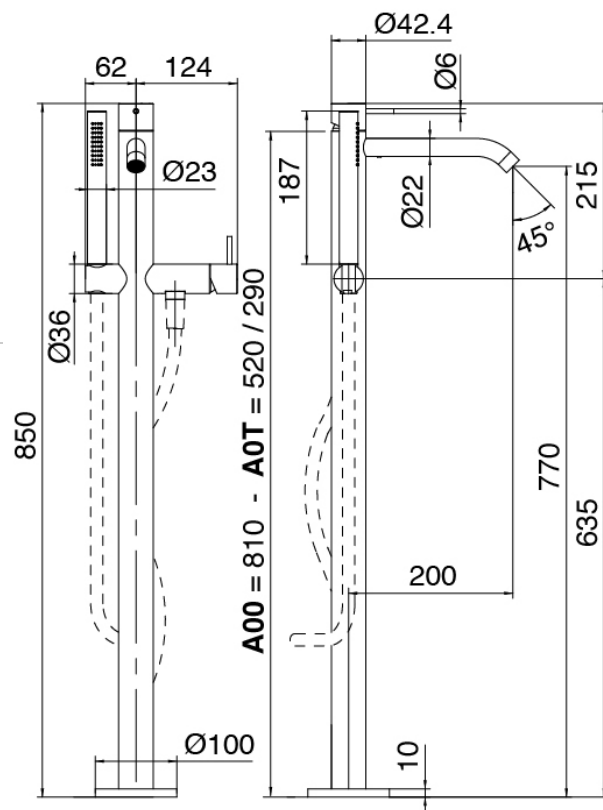

Modern - Bathtub set on tubes

Codice kit: 3300 EVT-100

Built-in bathtub set with hand shower (without flexible) - Two mixers

Componenti

Concealed part (B100)

Cod: 3300B100A00

Column-mounted washbasin/bath spout - concealed part

Mixer set with spout

Cod: 3300W110A00

Column-mounted washbasin spout with
Handshower - external part - Two mixers - without
flex

Flexible

Cod: 3300N504A01

PVC flexible pipe for handshower - Black - L 1,2m

Finiture disponibili: