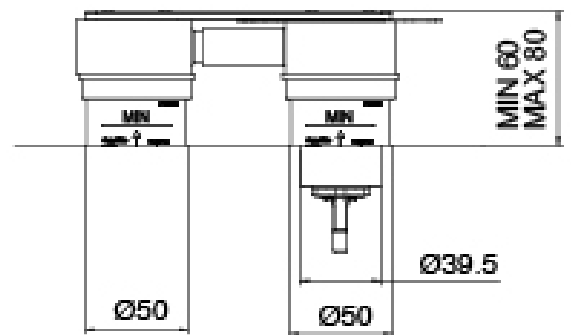

Q316 - Hygienic Handshower

Codice kit: 33A0 ACX-110

Concealed shower mixer with Hygienic Handshower

Componenti

Concealed part (3300B113)

Cod: 3300B113A00

Built-in washbasin set - external part

Single-lever mixer with handshower (33A0)

Cod: 33A0X402AA2

Concealed mixer with Hygienic Handshower -
without plate - external part without flexible

Flexible L=150mm

Cod: 3300N504A00

PVC flexible pipe for handshower - Black - L 1,5m

Finiture disponibili: