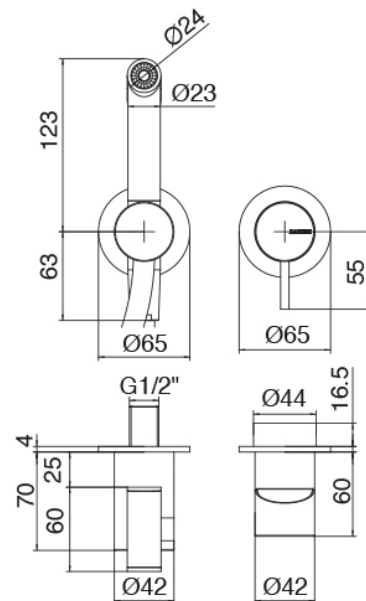

Q316 - Hygienic Handshower

Codice kit: 33A0 ACX-110

Concealed shower mixer with Hygienic Handshower

Componenti

Concealed part (3300B113)

Cod: 3300B113A00

Built-in washbasin set - external part

Single-lever mixer with handshower (33A0)

Cod: 33A0X402AA2

Concealed mixer with Hygienic Handshower -
without plate - external part without flexible

Flexible L=150mm

Cod: 3300N504A00

PVC flexible pipe for handshower - Black - L 1,5m

Finiture disponibili: