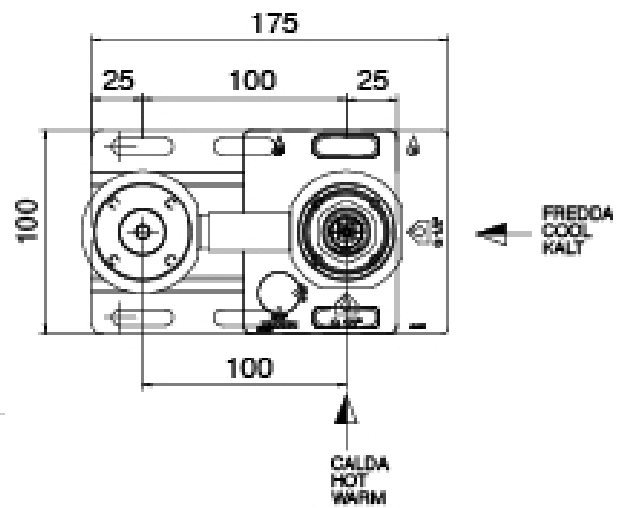

Q316 - Hygienic Handshower

Codice kit: 33A0 ACX-110

Concealed shower mixer with Hygienic Handshower

Componenti

Concealed part (3300B113)

Cod: 3300B113A00

Built-in washbasin set - external part

Single-lever mixer with handshower (33A0)

Cod: 33A0X402AA2

Concealed mixer with Hygienic Handshower -
without plate - external part without flexible

Flexible L=150mm

Cod: 3300N504A00

PVC flexible pipe for handshower - Black - L 1,5m

Finiture disponibili: