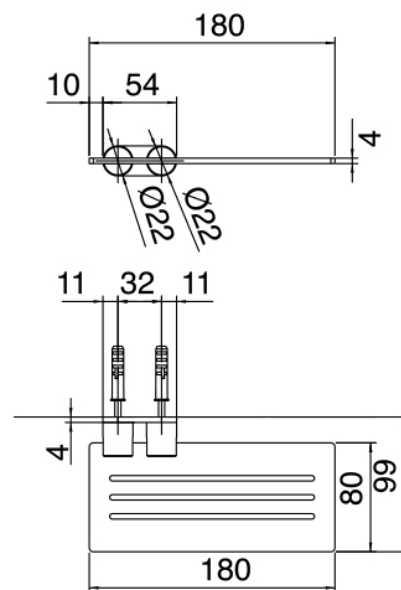

## Q316 - Soap dish

Codice kit: 33A0 ACX-050

Soap dish

### Soap dish

Cod: 33A06220A00

Soap dish