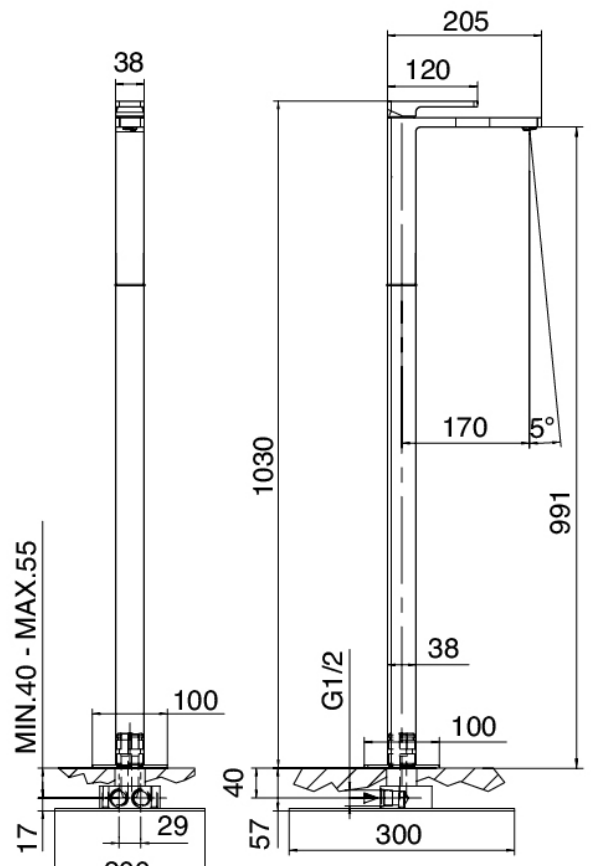

## Modern - Column-mounted single lever washbasin mixer

Codice kit: 5700 MLT-060

Column-mounted single lever washbasin mixer with plug

## Componenti

### Single-lever mixer

Cod: 5700T100A00

Column-mounted single lever washbasin mixer -

Spout 170 x h991 mm

## Pressure-controlled drain

---

Cod: 2900Q302A00

Abfluss mit flachem Knopf