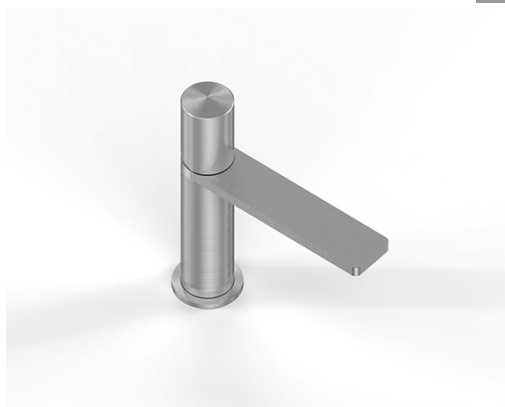

image not found or type unknown https://www.zazzer.it/us/wp-content/uploads/2017/04/b3daf2_357a4470072a4

Modern - Washbasin mixer

Codice kit: 3405 MLX-010

Single lever washbasin mixer without plug

Finiture disponibili: