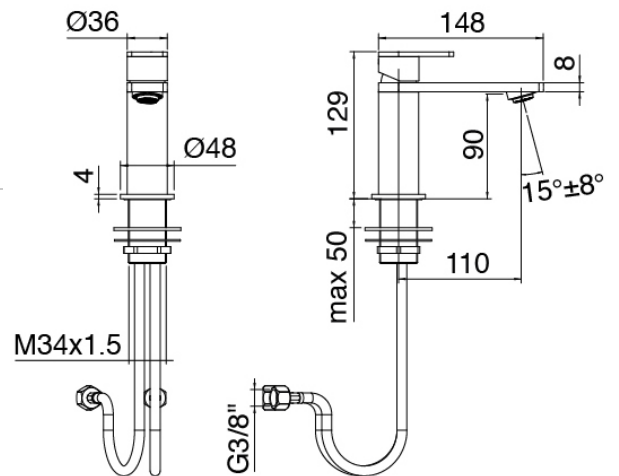

## Q316 - Bidet mixer

Codice kit: 3400 MBX-080

Bidet mixer without plug

### Single-lever mixer

Cod: 34001201A00

Single lever bidet mixer without plug - L110 x H90  
mm

## Handle

Cod: 3400MA01A00

HANDLE MA01 Handle for washbasin/bidet mixer