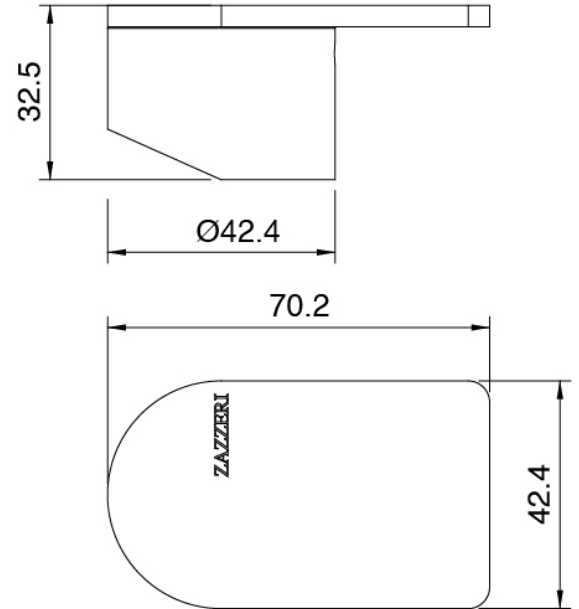

Q316 - Bathtub set

Codice kit: 3400 EVY-100

3-holes bathtub set mixer with column-mounted washbasin spout – 2 exits

Componenti

Concealed part

Cod: 3300B099A00

Column-mounted - Built-in part

Column-mounted bathtub spout

Cod: 3400V099A00

Column-mounted washbasin spout - L230 x H750
mm - external part

Mixer set with spout

Cod: 3305N498A01

3-hole bathtub set - without spout

Handle

Cod: 3400MA02A00

HANDLE MA02 Handle for built-in parts