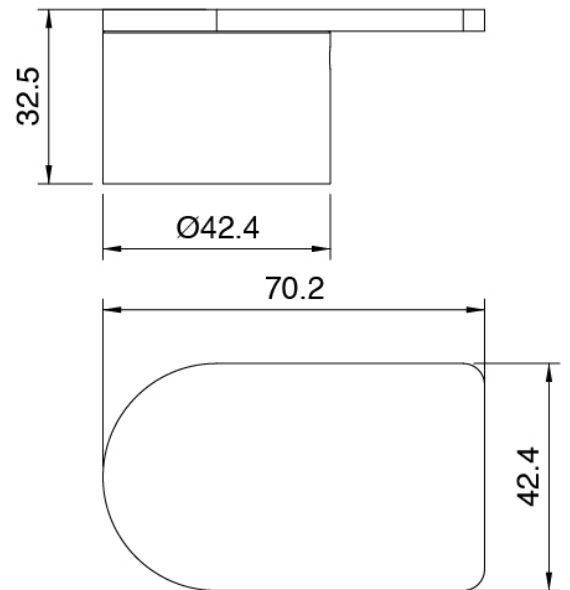

Handle

Cod: 3400MA04A00

HANDLE MA04 Handle for 2 ways diverter without stop

Finiture disponibili:

finiture speciali su richiesta salvo quantitativi minimi di ordine garantiti

brush steel

ASAS

antracite

APAP