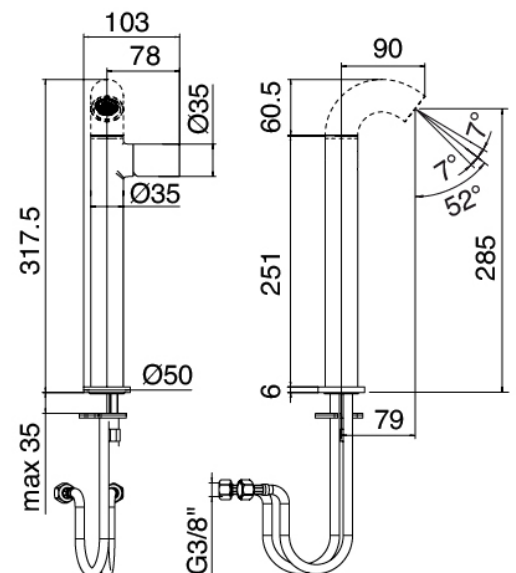

Modern - Washbasin mixer

Codice kit: 2100 MLX-030

Washbasin mixer without plug

Componenti

Pop spout

Cod: 2100CL01A00

Spout for washbasin - Brass

Single-lever mixer

Cod: 2100A099A00

Washbasin mixer without plug - without spout

Pressure-controlled drain

Cod: 2900K302A00

Pressure control drain

Finiture disponibili:

finiture speciali su richiesta salvo quantitativi minimi di ordine garantiti