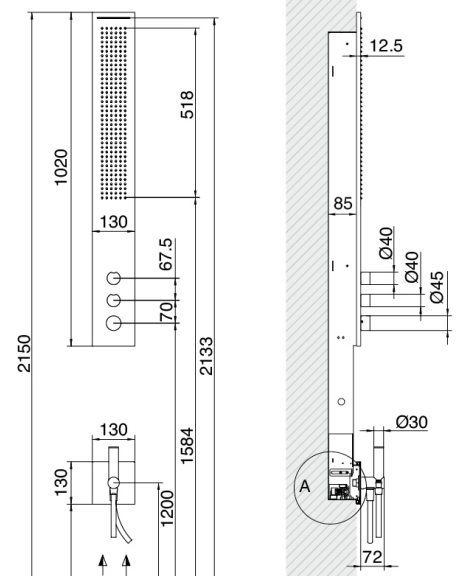

## Obliqua - Built-in multifunctional shower column (with Flyfall<sup>®</sup>)

Codice kit: 1500 CDI-060

Multifunctional shower column (with Flyfall<sup>®</sup>) with thermostatic built-in mixer, plan shower head – 4 exits

## Equipped shower column

Cod: 15000613A00

Two pieces shower column with plate showerhead -

### Untreated finish part

---

Cod: 1500B610A00

Two pieces shower column - Canceled part