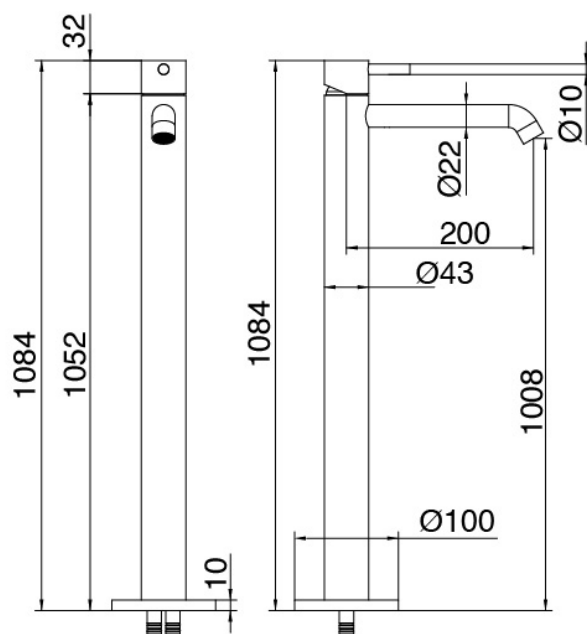

### Modern - Column-mounted single lever washbasin mixer

Codice kit: 6907 MLT-070

Column-mounted washbasin spout

### Column-mounted single leve

Cod: 6907T100A00

Column-mounted single lever washbasin mixer

### Concealed part (B100)

Cod: 3300B100A00

Column-mounted washbasin/bath spout - concealed part