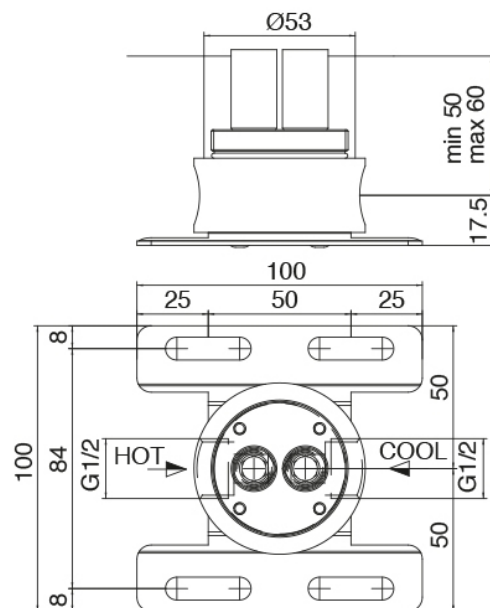

### Column-mounted single leve

Cod: 6907T100A00

Column-mounted single lever washbasin mixer

### Concealed part (B100)

Cod: 3300B100A00

Column-mounted washbasin/bath spout - concealed part