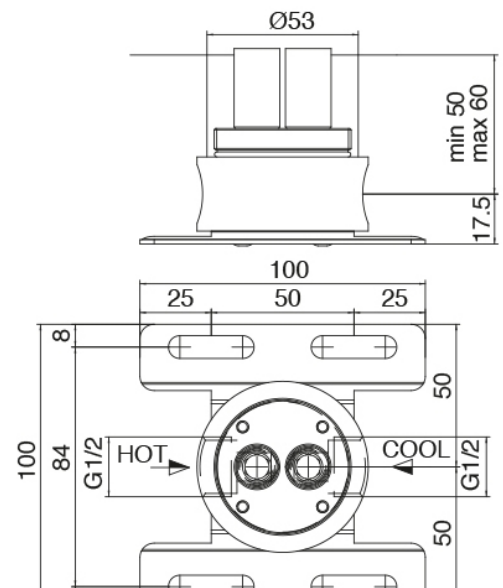

Modern - Built-in set

Codice kit: 2700 MLX-070

Washbasin mixer on top with ceiling-mounted washbasin spout

Componenti

Concealed part (B100)

Cod: 3300B100A00

Column-mounted washbasin/bath spout - concealed part

Single-lever mixer

Cod: 2700A402AA0

Concealed shower mixer - external part

Disk handle PA02

Cod: 2700PA02A00

Disk handle for built-in elements

Finiture disponibili:

finiture speciali su richiesta salvo quantitativi minimi di ordine garantiti