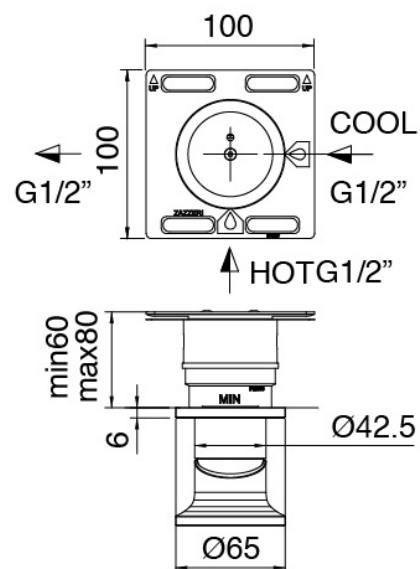

Modern - Built-in set

Codice kit: 2700 MLX-070

Washbasin mixer on top with ceiling-mounted washbasin spout

Componenti

Concealed part (B100)

Cod: 3300B100A00

Column-mounted washbasin/bath spout - concealed part

Single-lever mixer

Cod: 2700A402AA0

Concealed shower mixer - external part

Disk handle PA02

Cod: 2700PA02A00

Disk handle for built-in elements

Finiture disponibili:

finiture speciali su richiesta salvo quantitativi minimi di ordine garantiti