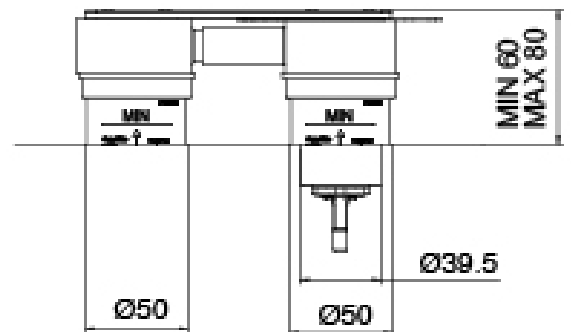

Modern - Built-in washbasin set

Codice kit: 2700 MLI-060

Built-in washbasin set

Componenti

Concealed part (3300B113)

Cod: 3300B113A00

Built-in washbasin set - external part

Single-lever mixer

Cod: 2700A113AA0

Built-in washbasin set - 160mm - external part

Disk handle PA02

Cod: 2700PA02A00

Disk handle for built-in elements

Finiture disponibili:

finiture speciali su richiesta salvo quantitativi minimi di ordine garantiti