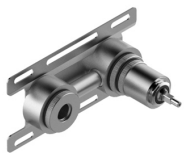

Modern - Built-in washbasin set

Codice kit: 2700 MLI-060

Built-in washbasin set

Componenti

Concealed part (3300B113)

Cod: 3300B113A00

Built-in washbasin set - external part

Single-lever mixer

Cod: 2700A113AA0

Built-in washbasin set - 160mm - external part

Disk handle PA02

Cod: 2700PA02A00

Disk handle for built-in elements

Finiture disponibili:

finiture speciali su richiesta salvo quantitativi minimi di ordine garantiti