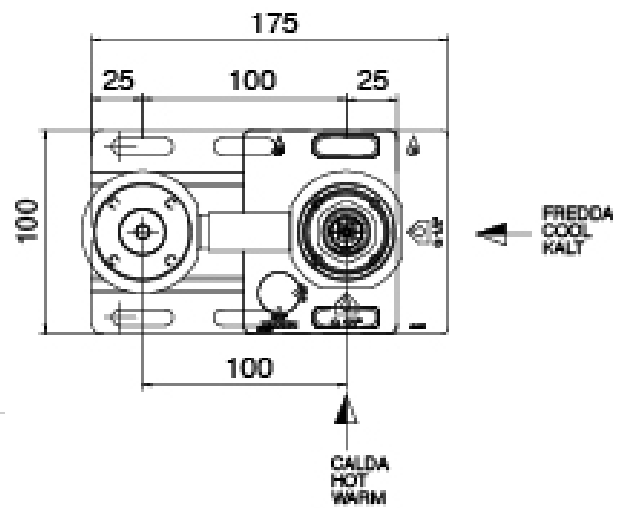

Modern - Built-in washbasin set

Codice kit: 2700 MLI-060

Built-in washbasin set

Componenti

Concealed part (3300B113)

Cod: 3300B113A00

Built-in washbasin set - external part

Single-lever mixer

Cod: 2700A113AA0

Built-in washbasin set - 160mm - external part

Disk handle PA02

Cod: 2700PA02A00

Disk handle for built-in elements

Finiture disponibili:

finiture speciali su richiesta salvo quantitativi minimi di ordine garantiti