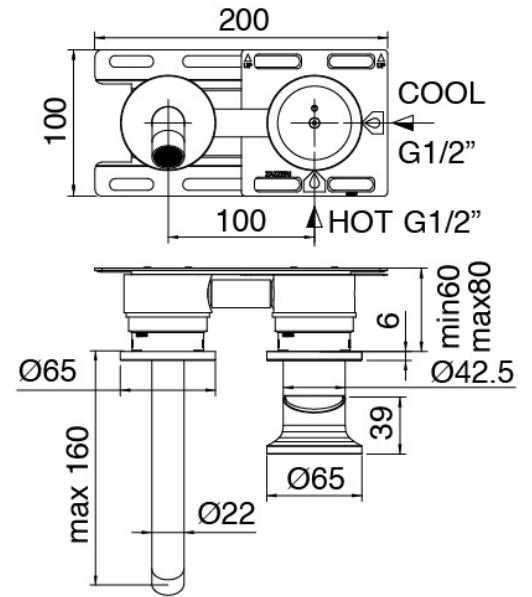

Modern - Built-in washbasin set

Codice kit: 2700 MLI-060

Built-in washbasin set

Componenti

Concealed part (3300B113)

Cod: 3300B113A00

Built-in washbasin set - external part

Single-lever mixer

Cod: 2700A113AA0

Built-in washbasin set - 160mm - external part

Disk handle PA02

Cod: 2700PA02A00

Disk handle for built-in elements

Finiture disponibili:

finiture speciali su richiesta salvo quantitativi minimi di ordine garantiti