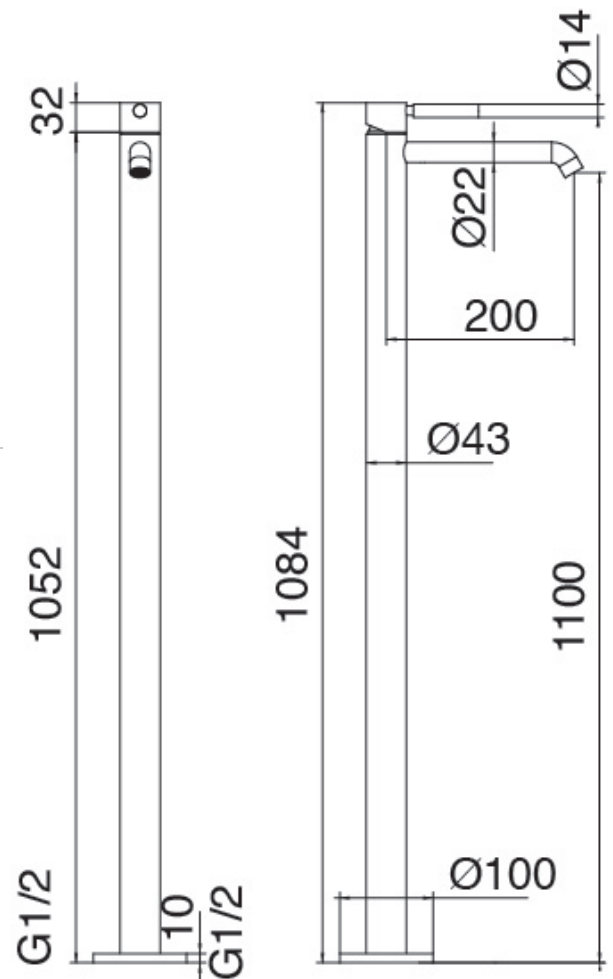

### Modern - Column-mounted single lever washbasin mixer

Codice kit: 4707 MLX-040

Column-mounted washbasin spout

### Single-lever mixer

Cod: 4707T100A00

Column-mounted single lever washbasin mixer -  
L200 x H1100 mm

### Concealed part (B100)

Cod: 3300B100A00

Column-mounted washbasin/bath spout - concealed part