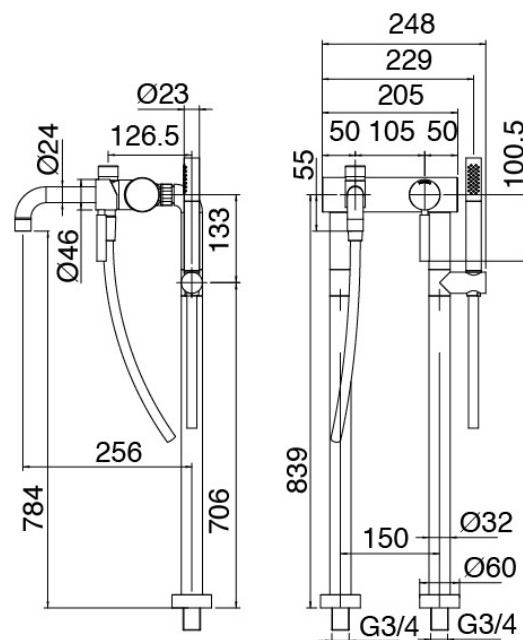

Modern - Bathtub set on tubes

Codice kit: 4707 GVE-130

Built-in bathtub set with hand shower on tubes - Two exits

Componenti

Column-mounted bathtub spout

Cod: 47070450A00

Single lever bathtub mixer

Finiture disponibili: