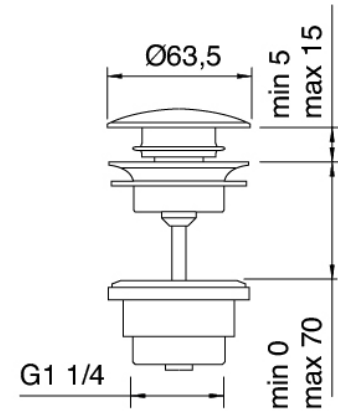

Modern - Traditional built-in washbasin tap

Codice kit: 4702 BLI-030

Traditional faucets with built-in washbasin with drain

Componenti

Tap set

Cod: 4702A113A00

Built-in washbasin set - external part - 175mm

Untreated finish part

Cod: 4702B113A00

Rough parts: built-in washbasin set

Pressure-controlled drain

Cod: 2900K302A00

Pressure control drain

Finiture disponibili:

finiture speciali su richiesta salvo quantitativi minimi di ordine garantiti

chrome

CRCR

phosphorus nichel

NFNF

black

3131

white

1010