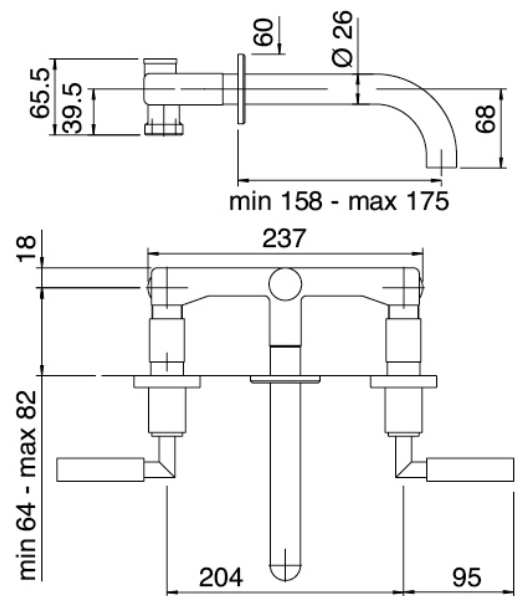

Modern - Traditional built-in washbasin tap

Codice kit: 4702 BLI-030

Traditional faucets with built-in washbasin with drain

Componenti

Tap set

Cod: 4702A113A00

Built-in washbasin set - external part - 175mm

Untreated finish part

Cod: 4702B113A00

Rough parts: built-in washbasin set

Pressure-controlled drain

Cod: 2900K302A00

Pressure control drain

Finiture disponibili:

finiture speciali su richiesta salvo quantitativi minimi di ordine garantiti