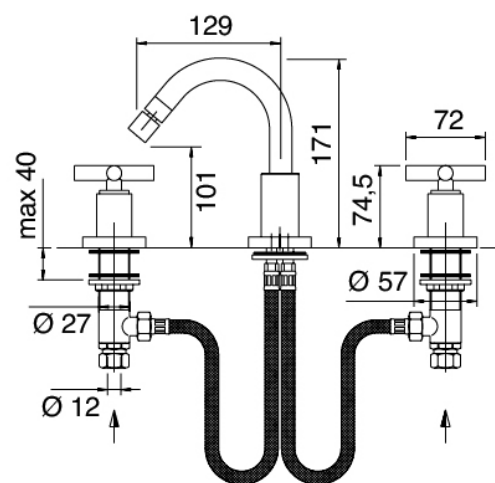

Modern - Traditional tap bidet

Codice kit: 4701 BBX-090

Traditional bidet 3 hole with revolving spout with drain

Componenti

Tap set

Cod: 47010203AL0

3 hole bidet set, round spout

Finiture disponibili: