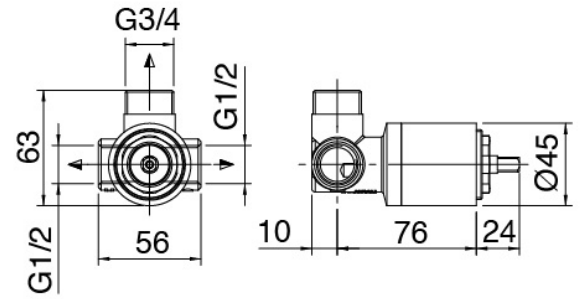

900 - Built-in shower set

Codice kit: 2900 DDP-070

Built-in mixer shower mixer with pole – 2 exits

Componenti

Shower column

Cod: 2900M612A00

Wall mtd shower set with hand shower

Single-lever mixer

Cod: 5102B402A00

Concealed shower mixer - external part

Concealed part

Cod: 2900A402A00

Concealed shower mixer - concealed part

Shower head

Cod: 2900SO01A00

Shower outlet