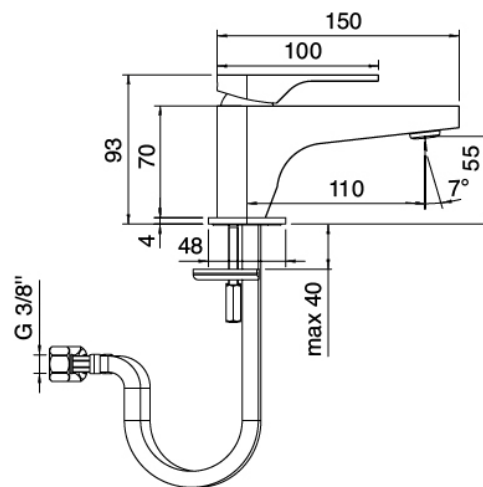

image not found or type unknown https://www.zazzer.it/us/wp-content/uploads/2017/04/b3daf2_357a4470072a4

Modern - Washbasin mixer

Codice kit: 3600 MLX-130
Washbasin mixer with plug

Componenti

Single-lever mixer

Cod: 36001010A00
Single lever washbasin mixer without plug

Pressure-controlled drain

Cod: 2900K302A00

Pressure control drain

Finiture disponibili:

finiture speciali su richiesta salvo quantitativi minimi di ordine garantiti