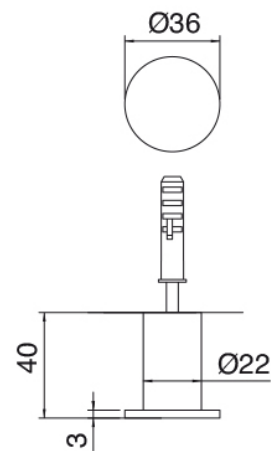

image not found or type unknown https://www.zazzer.it/fr/wp-content/uploads/2017/04/b3daf2_357a4470072a4

Q316 - Portemanteau

Codice kit: 33A0 ACX-060

Portemanteau

Componenti

Portemanteau

Cod: 33A06400A00

Portemanteau