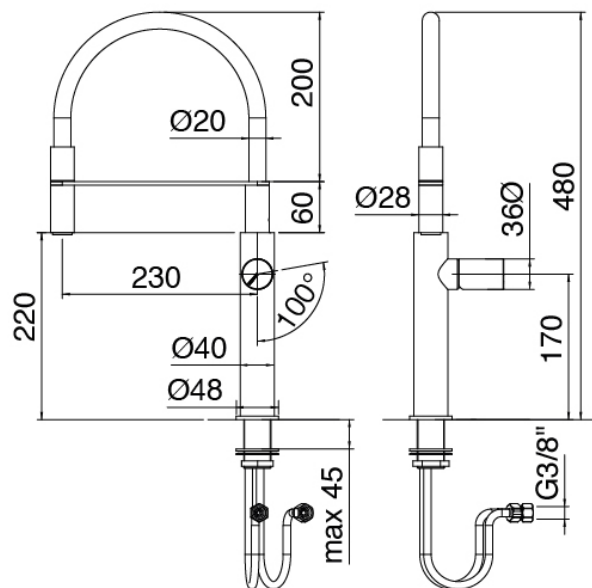

Modern - Single lever sink mixer

Codice kit: 3305 MLX-180

Single lever sink mixer with removable hand shower

Componenti

Single lever sink mixer with hand shower

Cod: 34001101A01

Single lever sink mixer with revolving spout and removable hand shower L230 x H220

Handle

Cod: 3305MA07A00

HANDLE MA07 Handle for sink mixer

Finiture disponibili:

finiture speciali su richiesta salvo quantitativi minimi di ordine garantiti

brush steel

ASAS

antracite