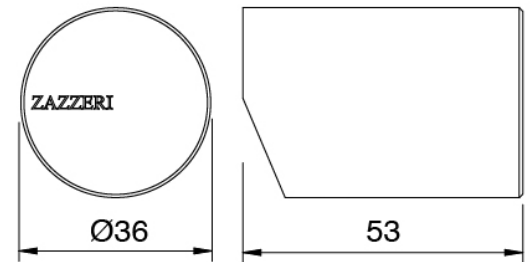

Handle

Cod: 3305MA07A00

HANDLE MA07 Handle for sink mixer

Finiture disponibili:

---

finiture speciali su richiesta salvo quantitativi minimi di ordine garantiti

brush steel

ASAS

antracite

APAP

bronzorame

BPBP

carbon

KPKP

rame

RPRP