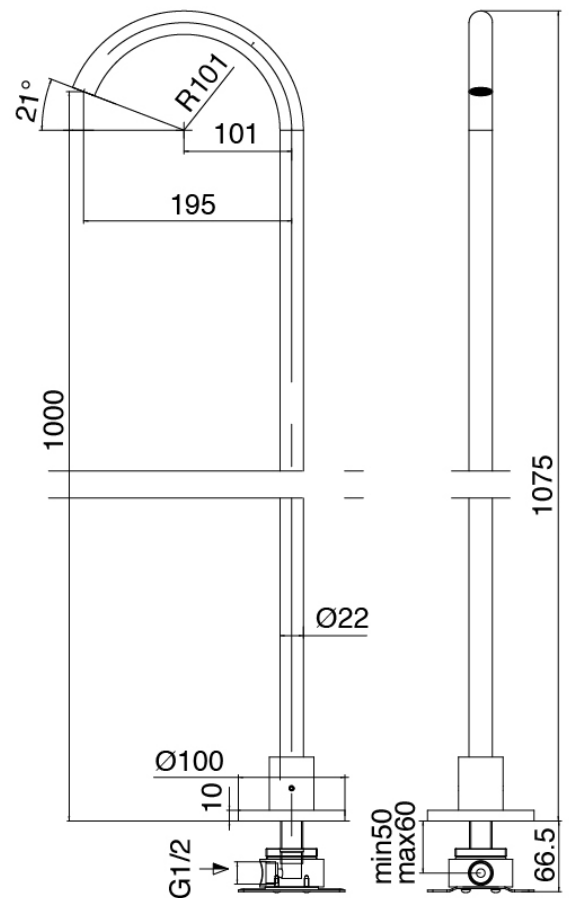

Modern - Bathtub set

Codice kit: 3305 EVY-110

3-holes bathtub set mixer with column-mounted washbasin spout – 2 exits

Componenti

Concealed part

Cod: 3300B099A00

Column-mounted - Built-in part

Column-mounted washbasin spout

Cod: 3300V099A00

Column-mounted washbasin spout - 725mm -
external part

Mixer set with spout

Cod: 3305N498A01

3-hole bathtub set - without spout

Handle (MA03_sh)

Cod: 3305MA03A00
HANDLE MA03 Handle for built-in
parts/washbasin/freestanding bathtub

Handle

Cod: 3305MA04A00
HANDLE MA04 Handle for 2 ways diverter without
stop

Finiture disponibili:

finiture speciali su richiesta salvo quantitativi minimi di ordine garantiti

brush steel

ASAS

antracite

APAP