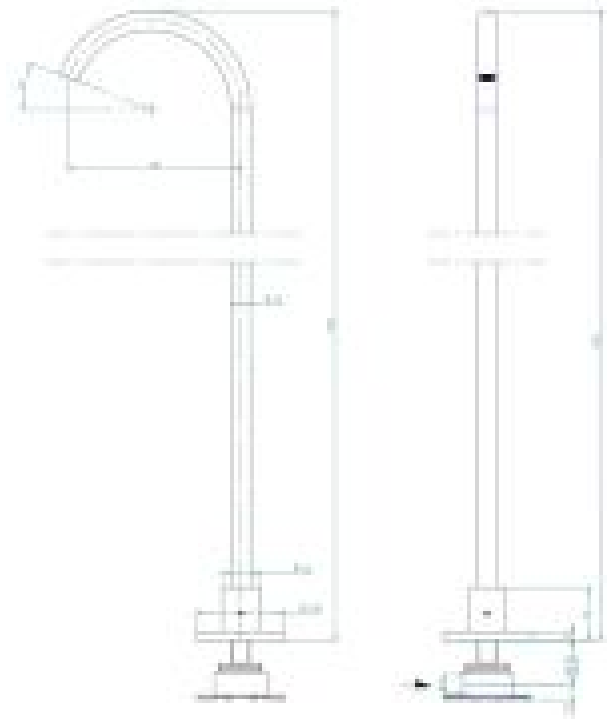

Modern - Bathtub set

Codice kit: 3305 EVY-110

3-holes bathtub set mixer with column-mounted washbasin spout – 2 exits

Componenti

Concealed part

Cod: 3300B099A00

Column-mounted - Built-in part

Column-mounted washbasin spout

Cod: 3300V099A00

Column-mounted washbasin spout - 725mm -
external part

Mixer set with spout

Cod: 3305N498A01

3-hole bathtub set - without spout

Handle (MA03_sh)

Cod: 3305MA03A00
HANDLE MA03 Handle for built-in
parts/washbasin/freestanding bathtub

Handle

Cod: 3305MA04A00
HANDLE MA04 Handle for 2 ways diverter without
stop

Finiture disponibili:

finiture speciali su richiesta salvo quantitativi minimi di ordine garantiti

brush steel

ASAS

antracite

APAP