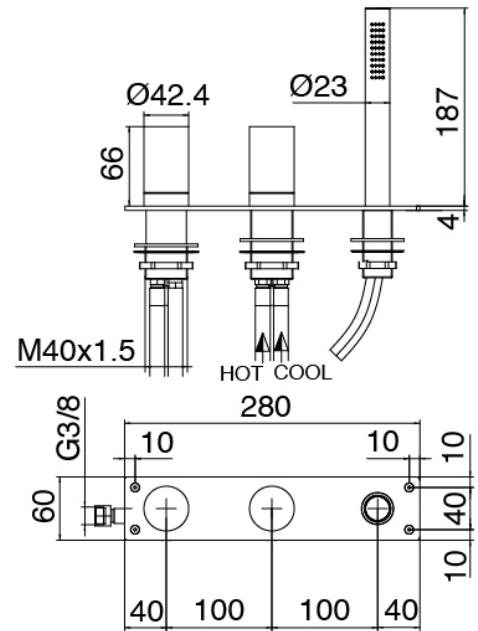

Modern - Bathtub set

Codice kit: 3305 EVY-110

3-holes bathtub set mixer with column-mounted washbasin spout – 2 exits

Componenti

Concealed part

Cod: 3300B099A00

Column-mounted - Built-in part

Column-mounted washbasin spout

Cod: 3300V099A00

Column-mounted washbasin spout - 725mm -
external part

Mixer set with spout

Cod: 3305N498A01

3-hole bathtub set - without spout

Handle (MA03_sh)

Cod: 3305MA03A00
HANDLE MA03 Handle for built-in
parts/washbasin/freestanding bathtub

Handle

Cod: 3305MA04A00
HANDLE MA04 Handle for 2 ways diverter without
stop

Finiture disponibili:

finiture speciali su richiesta salvo quantitativi minimi di ordine garantiti

brush steel

ASAS

antracite

APAP