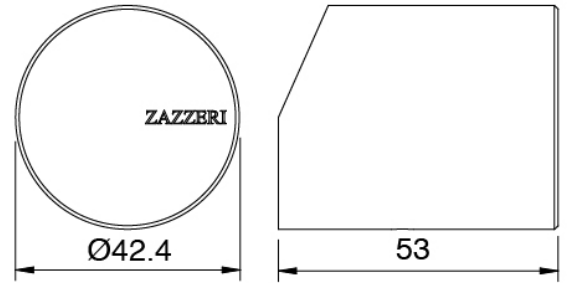

Cod: 3300V099A00

Column-mounted washbasin spout - 725mm -
external part

Mixer set with spout

Cod: 3305N498A01

3-hole bathtub set - without spout

Handle (MA03_sh)

Cod: 3305MA03A00
HANDLE MA03 Handle for built-in
parts/washbasin/freestanding bathtub