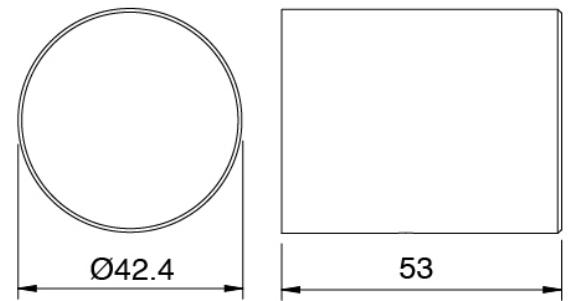

Handle

Cod: 3305MA04A00
HANDLE MA04 Handle for 2 ways diverter without
stop

Finiture disponibili:

finiture speciali su richiesta salvo quantitativi minimi di ordine garantiti

brush steel

ASAS

antracite

APAP