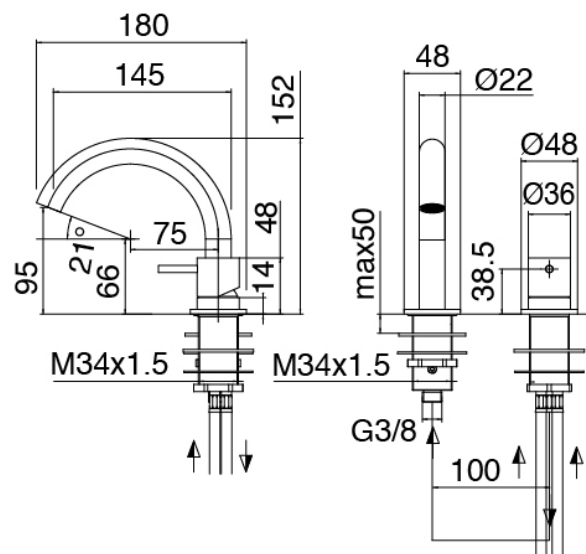

image not found or type unknown https://www.zazzer.it/en/wp-content/uploads/2017/04/b3daf2_357a4470072a

Modern - Washbasin mixer on top

Codice kit: 3300 MLX-030

Single lever washbasin mixer with revolving spout

Componenti

Single-lever mixer

Cod: 33001108A01

Single lever washbasin mixer with revolving spout -
145 x H95mm

Finiture disponibili:

finiture speciali su richiesta salvo quantitativi minimi di ordine garantiti