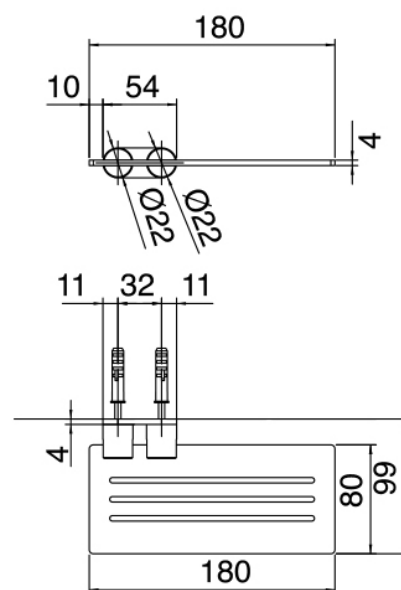

## Q316 - Soap dish

Codice kit: 33A0 ACX-050

Soap dish

### Soap dish

Cod: 33A06220A00

Soap dish