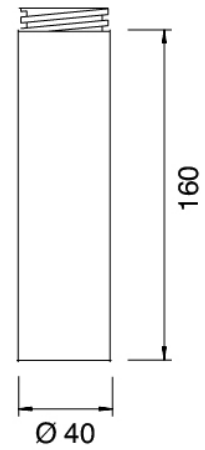

Cod: 3102MA01A00

Lever for washbasin/bidet mixer

Extension

Cod: 3100PL02A00

Extensions for single lever washbasin mixer 160 mm

Pressure-controlled drain

Cod: 2900K302A00
Pressure control drain

Finiture disponibili: