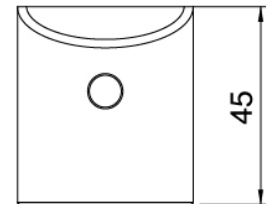

Modern - Washbasin mixer

Codice kit: 3102 MLX-020

Single lever washbasin mixer without plug

Componenti

Single-lever mixer

Cod: 3102A104A00

Single lever washbasin mixer without plug L 120 x
H105 mm

Lever

Cod: 3102MA01A00

Lever for washbasin/bidet mixer

Extension

Cod: 3100PL02A00

Extensions for single lever washbasin mixer 160 mm

Pressure-controlled drain

Cod: 2900K302A00
Pressure control drain

Finiture disponibili: