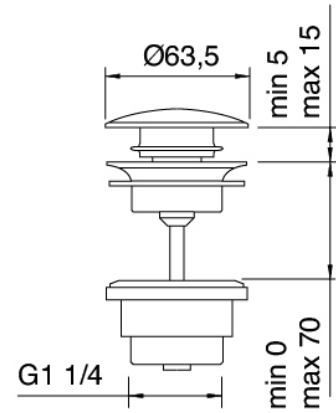

Cod: 3102MA01A00

Lever for washbasin/bidet mixer

Extension

Cod: 3100PL02A00

Extensions for single lever washbasin mixer 160 mm

Pressure-controlled drain

Cod: 2900K302A00
Pressure control drain

Finiture disponibili: