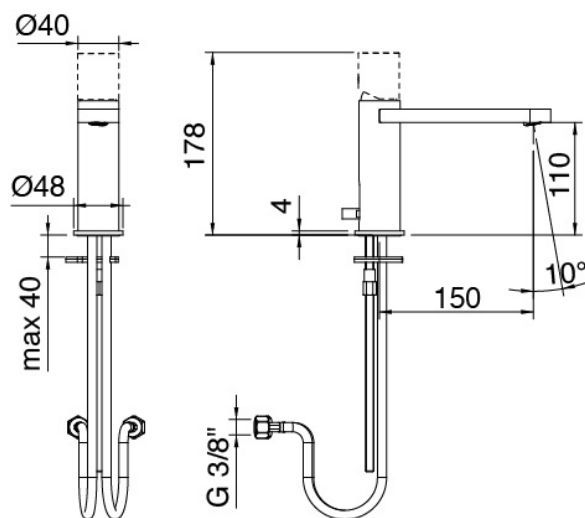

Modern - Washbasin mixer

Codice kit: 3102 MLX-020

Single lever washbasin mixer without plug

Componenti

Single-lever mixer

Cod: 3102A104A00

Single lever washbasin mixer without plug L 120 x
H105 mm

Lever

Cod: 3102MA01A00

Lever for washbasin/bidet mixer

Extension

Cod: 3100PL02A00

Extensions for single lever washbasin mixer 160 mm

Pressure-controlled drain

Cod: 2900K302A00
Pressure control drain

Finiture disponibili: