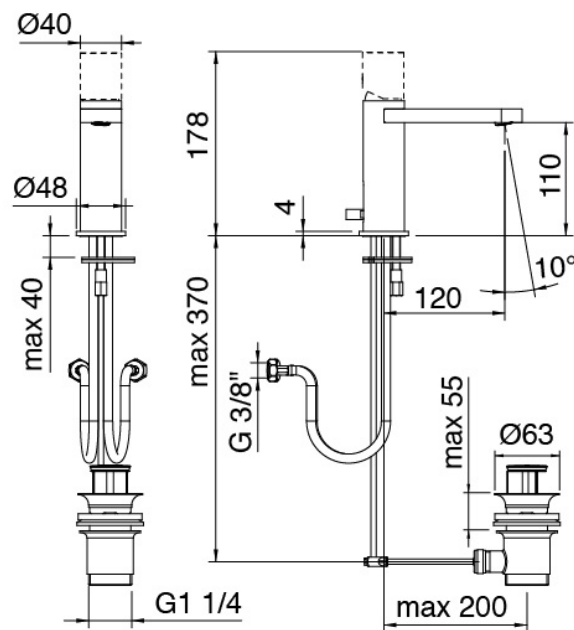

Modern - Washbasin mixer

Codice kit: 3102 MLX-010

Single lever washbasin mixer with plug

Componenti

Single-lever mixer

Cod: 3102A100A00

Single lever washbasin mixer without plug L 120 x
H105 mm

Lever

Cod: 3102MA01A00

Lever for washbasin/bidet mixer

Finiture disponibili:

finiture speciali su richiesta salvo quantitativi minimi di ordine garantiti

chrome finish

CRCR

brushed steel

NFNF