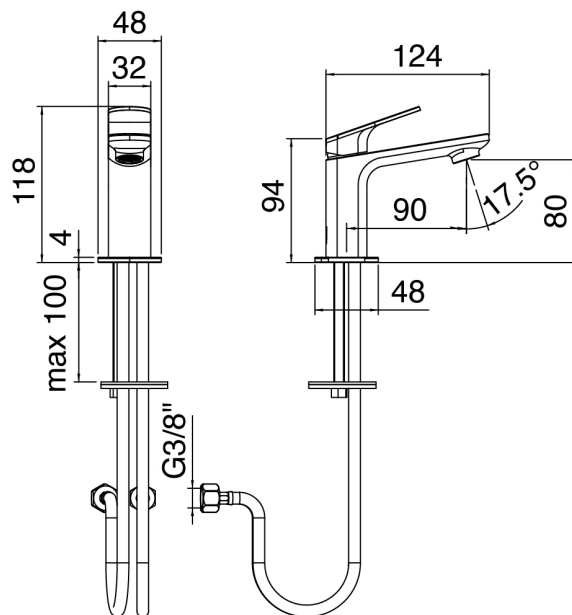

SURF - Washbasin mixer

Codice kit: 6300 MLX-010

Single lever washbasin mixer with plug

Componenti

Single-lever mixer

Cod: 63001010A00

Single lever washbasin mixer without plug - L124 x
H80 mm

Finiture disponibili: