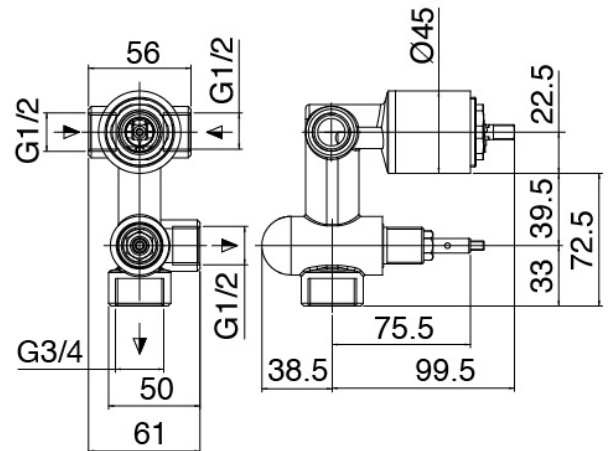

SURF - Built-in shower set

Codice kit: 6300 DDI-110

2-way concealed shower mixer with with showerhead and hand shower SURF

Componenti

Shower arm

Cod: 3600BR01A00

Shower arm

Shower head

Cod: 2900SO07A00

Antilimescale showerhead - D.220 mm - Inspectable

Handshower set Surf

Cod: 6300Q419A00

Shower set - Antilimescale handshower SURF water outlet and support

Concealed part

Cod: 2900A401A00

Concealed shower mixer with diverter - concealed part

Single-lever mixer

Cod: 6300A401AA0

Concealed shower mixer with diverter - external part

Finiture disponibili:

finiture speciali su richiesta salvo quantitativi minimi di ordine garantiti

chrome finish

CRCR