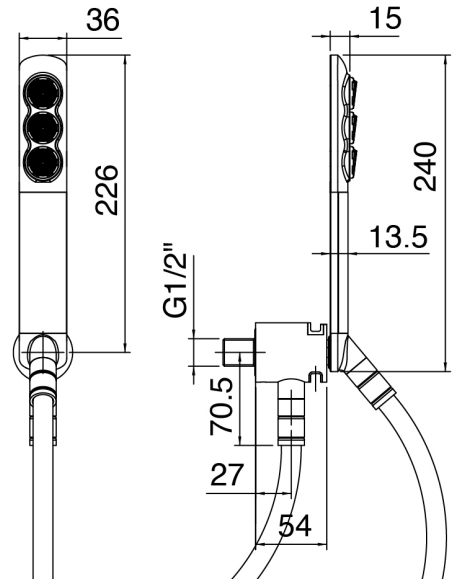

SURF - Built-in shower set

Codice kit: 6300 DDI-110

2-way concealed shower mixer with with showerhead and hand shower SURF

Componenti

Shower arm

Cod: 3600BR01A00

Shower arm

Shower head

Cod: 2900SO07A00

Antilimescale showerhead - D.220 mm - Inspectable

Handshower set Surf

Cod: 6300Q419A00

Shower set - Antilimescale handshower SURF water outlet and support

Concealed part

Cod: 2900A401A00

Concealed shower mixer with diverter - concealed part

Single-lever mixer

Cod: 6300A401AA0

Concealed shower mixer with diverter - external part

Finiture disponibili:

finiture speciali su richiesta salvo quantitativi minimi di ordine garantiti

chrome finish

CRCR