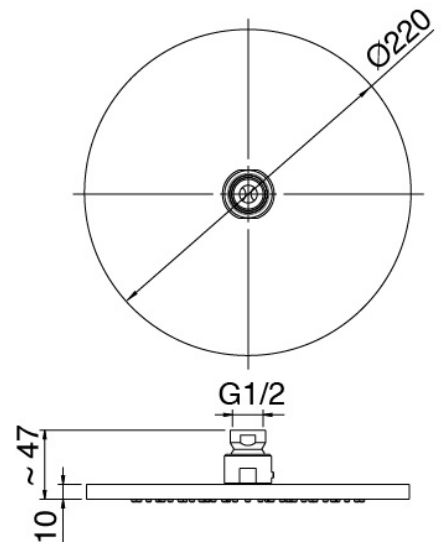

SURF - Built-in shower set

Codice kit: 6300 DDI-110

2-way concealed shower mixer with with showerhead and hand shower SURF

Componenti

Shower arm

Cod: 3600BR01A00

Shower arm

Shower head

Cod: 2900SO07A00

Antilimescale showerhead - D.220 mm - Inspectable

Handshower set Surf

Cod: 6300Q419A00

Shower set - Antilimescale handshower SURF water outlet and support

Concealed part

Cod: 2900A401A00

Concealed shower mixer with diverter - concealed part

Single-lever mixer

Cod: 6300A401AA0

Concealed shower mixer with diverter - external part

Finiture disponibili:

finiture speciali su richiesta salvo quantitativi minimi di ordine garantiti

chrome finish

CRCR