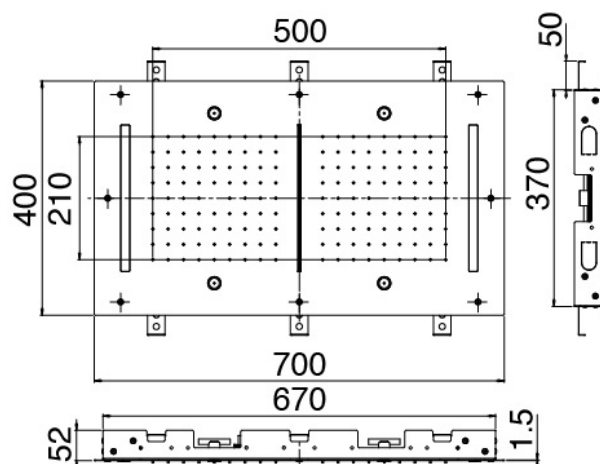

Finiture disponibili:

finiture speciali su richiesta salvo quantitativi minimi di ordine garantiti

brush steel inox

ASAS