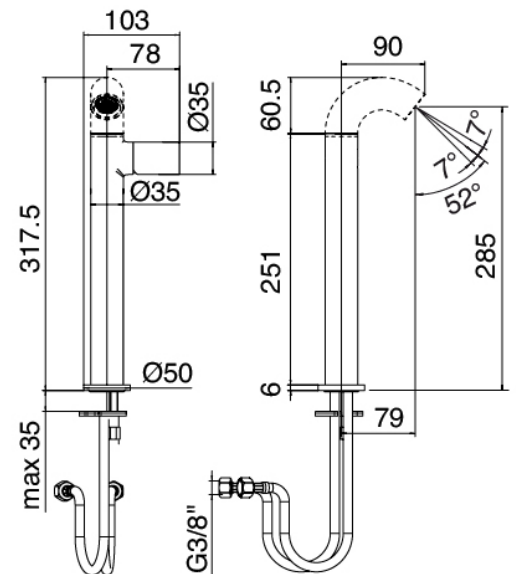

Modern - Washbasin mixer

Codice kit: 2100 MLX-030

Washbasin mixer without plug

Componenti

Pop spout

Cod: 2100CL01A00

Spout for washbasin - Brass

Single-lever mixer

Cod: 2100A099A00

Washbasin mixer without plug - without spout

Pressure-controlled drain

Cod: 2900K302A00

Pressure control drain

Finiture disponibili:

finiture speciali su richiesta salvo quantitativi minimi di ordine garantiti