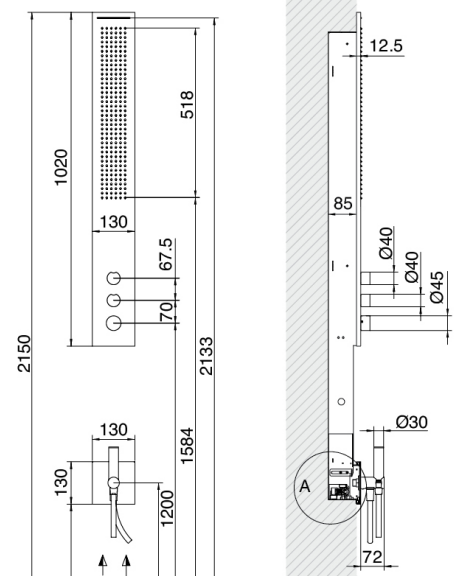

Obliqua - Built-in multifunctional shower column (with Flyfall[®])

Codice kit: 1500 CDI-060

Multifunctional shower column (with Flyfall[®]) with thermostatic built-in mixer, plan shower head – 4 exits

Componenti

Equipped shower column

Cod: 15000613A00

Two pieces shower column with plate showerhead -

Untreated finish part

Cod: 1500B610A00

Two pieces shower column - Canceled part

Finiture disponibili:

finiture speciali su richiesta salvo quantitativi minimi di ordine garantiti