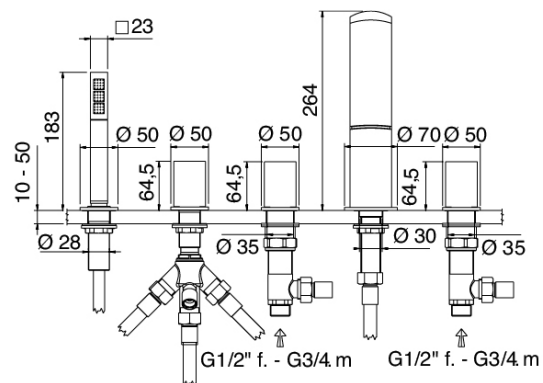

## Modern - Traditional bathtub set

Codice kit: 3900 BVX-060

Traditional 5-holes bathtub set – 2 exits

## Componenti

## Tap set with hand shower

Cod: 3900N399A00

5-hole bathtub set