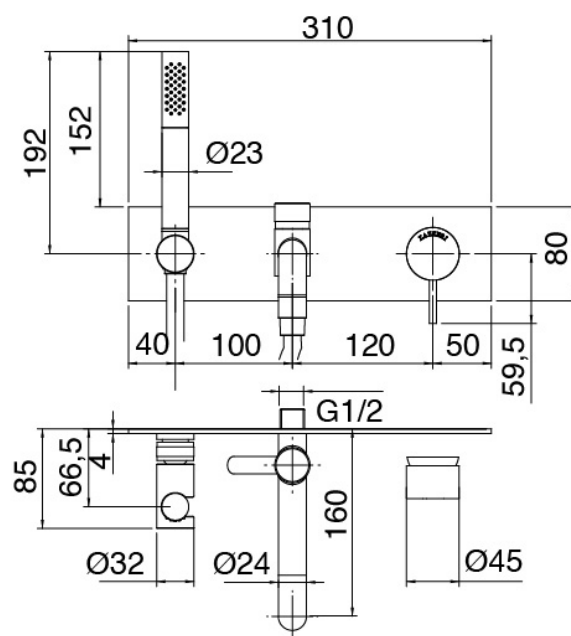

Modern - Built-in bathtub set

Codice kit: 6907 EVI-110

Built-in bathtub set - Two exits

Componenti

Mixer set with spout

Cod: 6907I401AA0

Built-in bathtub set - external part

Concealed part

Cod: 2900B113A00

Built-in washbasin set - concealed part

Finiture disponibili:

finiture speciali su richiesta salvo quantitativi minimi di ordine garantiti

chrome finish

CRCR

brushed steel

NFNF