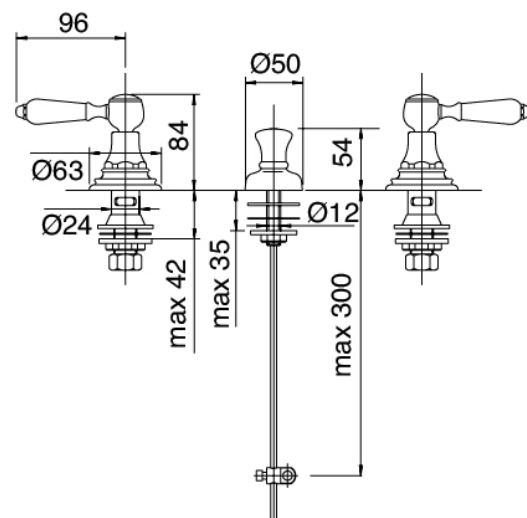

Classic - Traditional tap bidet

Codice kit: 5502 BBX-030

Traditional tap waterjet bidet with drain

Componenti

Tap set

Cod: 55020201A00

3-hole bidet set

Finiture disponibili: