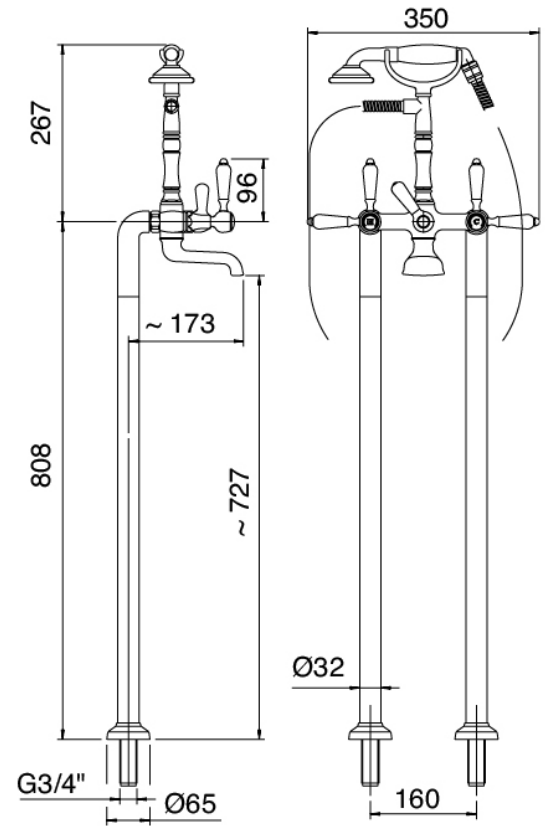

## Classic - Bathtub set on tubes

---

Codice kit: 5502 GVE-070

Traditional bathtub set on tubes – 2 exits

Componenti

---

### Tap set with spout

Cod: 55020450A00  
unted bathtub set with pipes