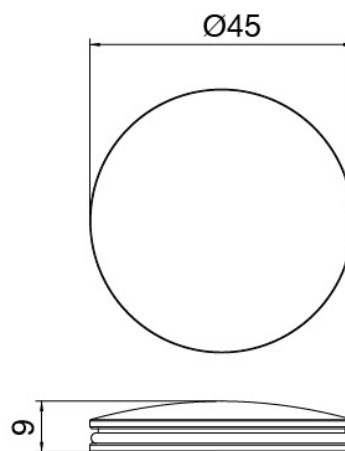

Disk handle

Cod: 2700PA01A00

Disk handle washbasin/bidet

Finiture disponibili:

---

finiture speciali su richiesta salvo quantitativi minimi di ordine garantiti

brush steel

ASAS

antracite

APAP

bronzorame

BPBP

carbon

KPKP

rame

RPRP