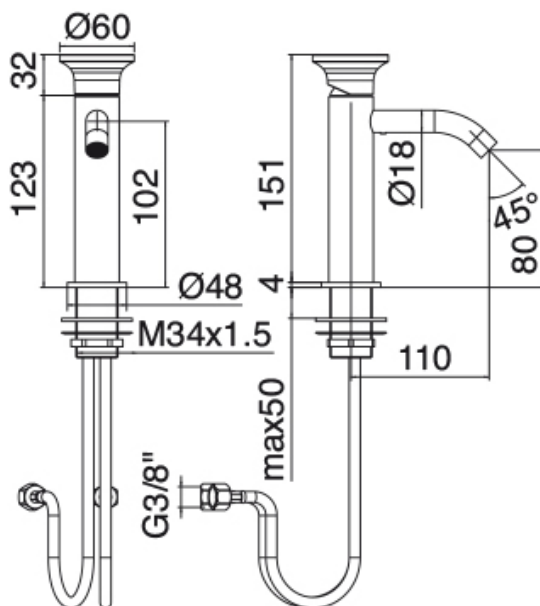

Modern - Washbasin mixer

Codice kit: 2702 MLX-010

Single lever washbasin mixer without plug

Componenti

Single-lever mixer

Cod: 27021106A00

Single lever washbasin mixer without plug - L110 x

H80 mm

Disk handle

Cod: 2700PA01A00

Disk handle washbasin/bidet

Finiture disponibili:

finiture speciali su richiesta salvo quantitativi minimi di ordine garantiti

brush steel

ASAS

antracite