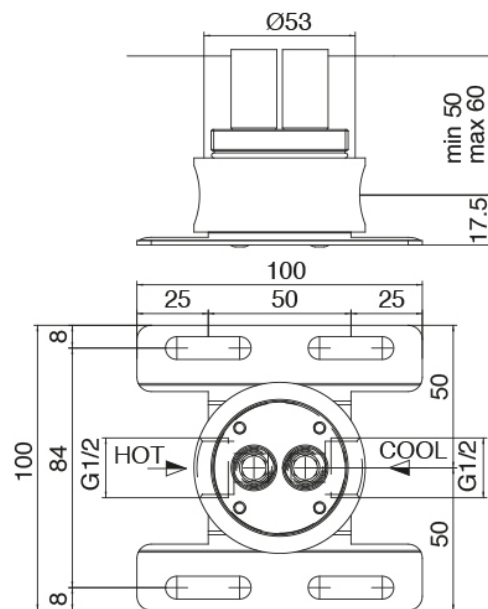

Modern - Bathtub set on tubes

Codice kit: 2702 EVT-050

Built-in bathtub set with hand shower - Two mixers

Componenti

Concealed part (B100)

Cod: 3300B100A00

Column-mounted washbasin/bath spout - concealed part

Column-mounted bathtub

Cod: 2702W110A00

Column-mounted bathtub spout with Handshower without flexible - External part - Two mixers

Flexible

Cod: 3300N504A01

PVC flexible pipe for handshower - Black - L 1,2m

Disk handle

Cod: 2700PA01A00

Disk handle washbasin/bidet

Disk handle PA02

Cod: 2700PA02A00

Disk handle for built-in elements

Finiture disponibili:

finiture speciali su richiesta salvo quantitativi minimi di ordine garantiti