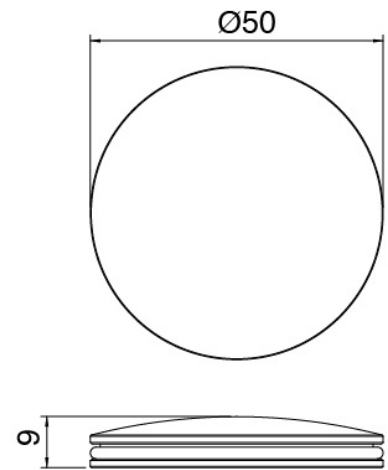

Column-mounted bathtub

Cod: 2702W110A00

Column-mounted bathtub spout with Handshower without flexible - External part - Two mixers

Flexible

Cod: 3300N504A01

PVC flexible pipe for handshower - Black - L 1,2m

Disk handle

Cod: 2700PA01A00

Disk handle washbasin/bidet

Disk handle PA02

Cod: 2700PA02A00

Disk handle for built-in elements

Finiture disponibili:

finiture speciali su richiesta salvo quantitativi minimi di ordine garantiti