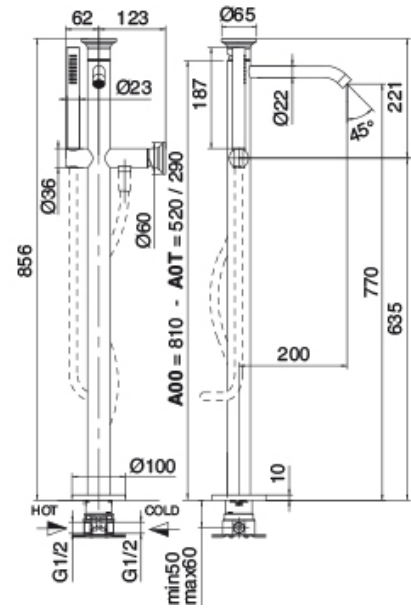

Modern - Bathtub set on tubes

Codice kit: 2702 EVT-050

Built-in bathtub set with hand shower - Two mixers

Componenti

Concealed part (B100)

Cod: 3300B100A00

Column-mounted washbasin/bath spout - concealed part

Column-mounted bathtub

Cod: 2702W110A00

Column-mounted bathtub spout with Handshower without flexible - External part - Two mixers

Flexible

Cod: 3300N504A01

PVC flexible pipe for handshower - Black - L 1,2m

Disk handle

Cod: 2700PA01A00

Disk handle washbasin/bidet

Disk handle PA02

Cod: 2700PA02A00

Disk handle for built-in elements

Finiture disponibili:

finiture speciali su richiesta salvo quantitativi minimi di ordine garantiti