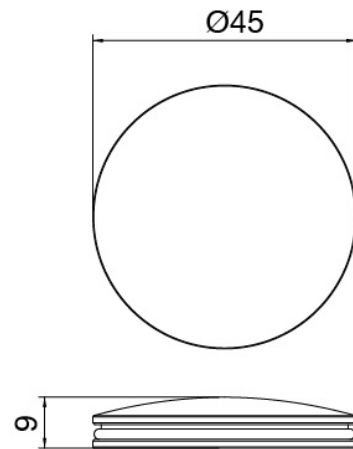

Disk handle

Cod: 2700PA01A00

Disk handle washbasin/bidet