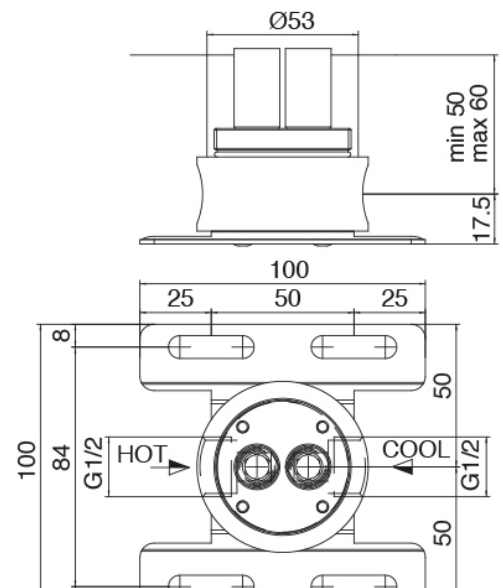

## Modern - Built-in set

Codice kit: 2700 MLX-070

Washbasin mixer on top with ceiling-mounted washbasin spout

### Concealed part (B100)

Cod: 3300B100A00

Column-mounted washbasin/bath spout - concealed part

### Single-lever mixer

Cod: 2700A402AA0

Concealed shower mixer - external part