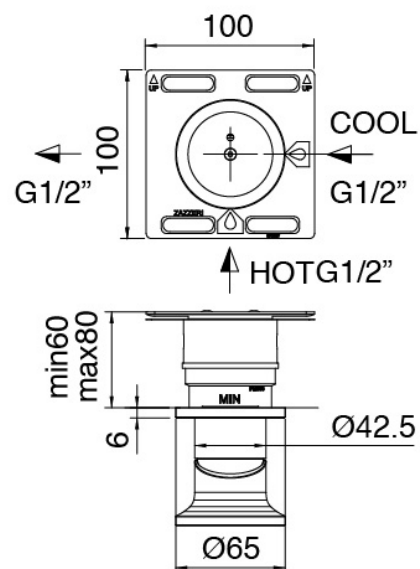

### Concealed part (B100)

Cod: 3300B100A00

Column-mounted washbasin/bath spout - concealed part

### Single-lever mixer

Cod: 2700A402AA0

Concealed shower mixer - external part