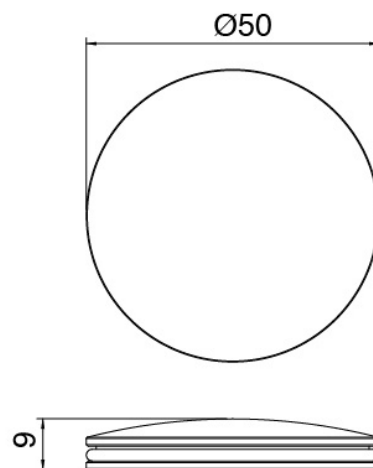

Disk handle PA02

Cod: 2700PA02A00

Disk handle for built-in elements

Finiture disponibili:

finiture speciali su richiesta salvo quantitativi minimi di ordine garantiti

brush steel

ASAS

Anthracite

APAP